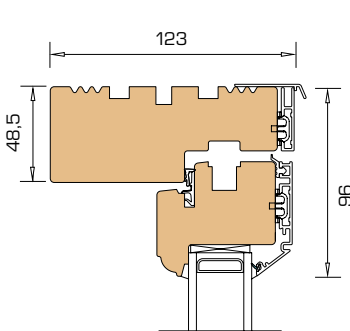

1. Architectural designed handle

2. Fully adjustable ironmongery

3. Option of trickle vent

4. Option of glazing bar

MINIMUM/MAXIMUM SIZES

Opening function	Minimum width	Minimum height	Maximum width	Maximum height	Maximum width + height
Top Guided	328 mm	328 mm	1368 mm	1388 mm	2696 mm
Side Hung	358 mm	358 mm	768 mm	1788 mm	
Side Guided	428 mm	358 mm	948 mm	1788 mm	2536 mm
Fixed Light	228 mm	258 mm	2388 mm	2388 mm	4776 mm

Download full set of drawings at www.rationel.co.uk

1 Vertical section head

2 Horizontal section jamb

3 Vertical section sill

BEST PERFORMANCE

RATIONEL PATUS+

SECTIONAL DETAILS

Download full set of drawings at www.rationel.co.uk