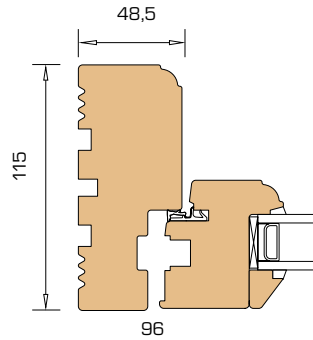

1. Architectural designed handle

2. Fully adjustable ironmongery

3. Option of trickle vent

4. Option of glazing bar

MINIMUM/MAXIMUM SIZES

Opening function	Minimum width	Minimum height	Maximum width	Maximum height	Maximum width + height
Top Guided	328 mm	328 mm	1368 mm	1388 mm	2696 mm
Side Hung	358 mm	358 mm	768 mm	1788 mm	
Side Guided	428 mm	358 mm	948 mm	1788 mm	2536 mm
Fixed Light	228 mm	258 mm	2388 mm	2388 mm	4776 mm

Download full set of drawings at www.rationel.co.uk

1 Vertical section head

2 Horizontal section jamb

3 Vertical section sill

BEST PERFORMANCE

RATIONEL PATUS+

SECTIONAL DETAILS

Download full set of drawings at www.rationel.co.uk