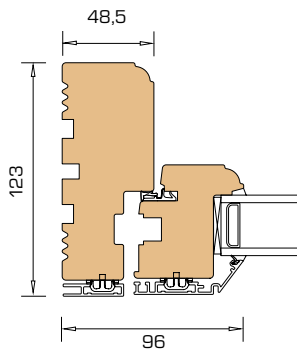

2 Horizontal section jamb