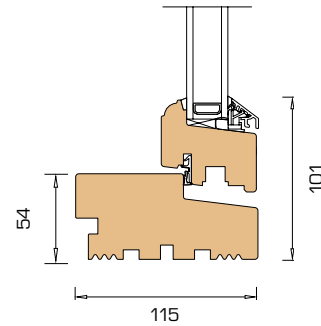

1. Architectural designed handle

2. Fully adjustable ironmongery

3. Option of trickle vent

4. Option of glazing bar

MINIMUM/MAXIMUM SIZES

Opening function	Minimum width	Minimum height	Maximum width	Maximum height	Maximum width + height
Top Guided	328 mm	328 mm	1368 mm	1388 mm	2696 mm
Side Hung	358 mm	358 mm	768 mm	1788 mm	
Side Guided	428 mm	358 mm	948 mm	1788 mm	2536 mm
Fixed Light	228 mm	258 mm	2388 mm	2388 mm	4776 mm

Download full set of drawings at www.rationel.co.uk

1 Vertical section head

2 Horizontal section jamb

3 Vertical section sill

BEST PERFORMANCE

RATIONEL PATUS+

SECTIONAL DETAILS

Download full set of drawings at www.rationel.co.uk