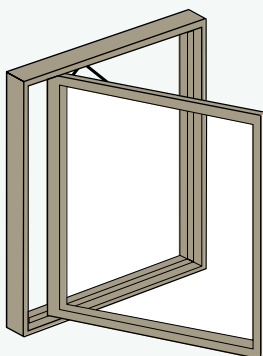

PATUS & PATUS+ are available with security hardware to meet SBD standards. The vast majority of timber originates from FSC-certified forests. Read more at www.rationel.co.uk

OPENING TYPES

TOP GUIDED

Top Guided windows are a simple, elegant and user-friendly design. Opening is controlled by tracks and slides. When opening the window the top of the sash slides downwards as the bottom of the sash opens outwards. Adjustable friction ironmongery allows an almost infinite choice of open positions.

SIDE HUNG

Side Hung windows are supplied with visible external hinges. On windows over 424 mm wide, the handle controlled friction brake allows the window to be fixed in any open position.

SIDE GUIDED

Side Guided windows are controlled by tracks and slides that allow the window to be fixed in any open position. However, when opened, the hinge side of the sash moves toward the middle to create an opening that allows the glass to be cleaned from the inside.