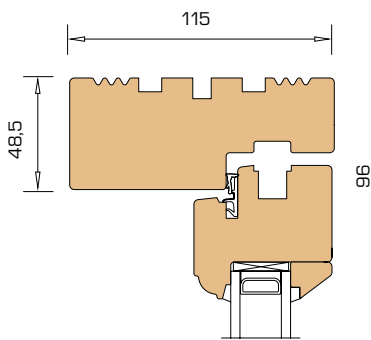

1. Architectural designed handle

2. Fully adjustable ironmongery

3. Option of trickle vent

4. Option of glazing bar

MINIMUM/MAXIMUM SIZES

Opening function	Minimum width	Minimum height	Maximum width	Maximum height	Maximum width + height
Top Guided	328 mm	328 mm	1368 mm	1388 mm	2696 mm
Side Hung	358 mm	358 mm	768 mm	1788 mm	
Side Guided	428 mm	358 mm	948 mm	1788 mm	2536 mm
Fixed Light	228 mm	258 mm	2388 mm	2388 mm	4776 mm

Download full set of drawings at www.rationel.co.uk

1 Vertical section head

2 Horizontal section jamb

3 Vertical section sill

BEST PERFORMANCE

RATIONEL PATUS+

SECTIONAL DETAILS

Download full set of drawings at www.rationel.co.uk