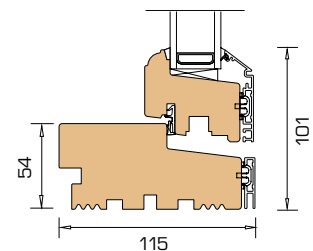

1. Architectural designed handle

2. Fully adjustable ironmongery

3. Option of trickle vent

4. Option of glazing bar

MINIMUM/MAXIMUM SIZES

Opening function	Minimum width	Minimum height	Maximum width	Maximum height	Maximum width + height
Top Guided	328 mm	328 mm	1368 mm	1388 mm	2696 mm
Side Hung	358 mm	358 mm	768 mm	1788 mm	
Side Guided	428 mm	358 mm	948 mm	1788 mm	2536 mm
Fixed Light	228 mm	258 mm	2388 mm	2388 mm	4776 mm

Download full set of drawings at www.rationel.co.uk

1 Vertical section head

2 Horizontal section jamb

3 Vertical section sill

BEST PERFORMANCE

RATIONEL PATUS+

SECTIONAL DETAILS

Download full set of drawings at www.rationel.co.uk

1 Vertical section head

2 Horizontal section jamb

3 Vertical section sill

BEST PERFORMANCE

WINDOWS WITH VISION

Good, solid, quality workmanship has characterised Rational's windows and doors since the first products were shipped from our factory in Sdr. Felding in 1954. Based on this sound foundation, Rational is today an international company with sales offices in Great Britain, Ireland and Denmark.