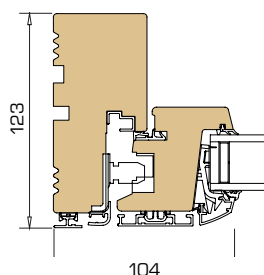

2 Horizontal section jamb