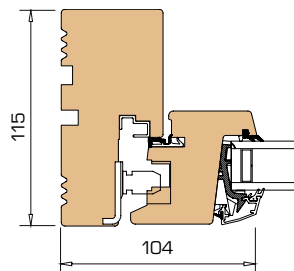

2.
Architectural designed handle

3.
Option of trickle vent

4.
Fully adjustable ironmongery

MINIMUM/MAXIMUM SIZES

Opening function	Minimum width	Minimum height	Maximum width	Maximum height	Maximum width + height
Top Guided	353 mm	538 mm	1608 mm	1588 mm	2876 mm
Side Hung	388 mm	353 mm	948 mm	1788 mm	2676 mm
Side Guided	408 mm	353 mm	1188 mm	1788 mm	2676 mm
Top Swing	353 mm	488 mm	1608 mm	1588 mm	2876 mm
Tilt and Turn	538 mm	588 mm	1488 mm	1833 mm	3276 mm
Fixed Light	228 mm	258 mm	3800 mm	3800 mm	4776 mm

Download full set of drawings at www.rationel.co.uk

1 Vertical section head

2 Horizontal section jamb

3 Vertical section sill

BEST PERFORMANCE

RATIONEL ALDUS

SECTIONAL DETAILS

Download full set of drawings at www.rationel.co.uk