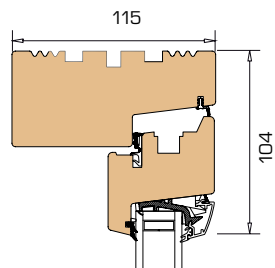

2.
Architectural designed handle

3.
Option of trickle vent

4.
Fully adjustable ironmongery

MINIMUM/MAXIMUM SIZES

Opening function	Minimum width	Minimum height	Maximum width	Maximum height	Maximum width + height
Top Guided	353 mm	538 mm	1608 mm	1588 mm	2876 mm
Side Hung	388 mm	353 mm	948 mm	1788 mm	2676 mm
Side Guided	408 mm	353 mm	1188 mm	1788 mm	2676 mm
Top Swing	353 mm	488 mm	1608 mm	1588 mm	2876 mm
Tilt and Turn	538 mm	588 mm	1488 mm	1833 mm	3276 mm
Fixed Light	228 mm	258 mm	3800 mm	3800 mm	4776 mm

Download full set of drawings at www.rationel.co.uk

1 Vertical section head

2 Horizontal section jamb

3 Vertical section sill

BEST PERFORMANCE

RATIONEL ALDUS

SECTIONAL DETAILS

Download full set of drawings at www.rationel.co.uk