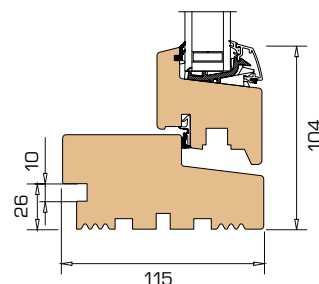

2.
Architectural designed handle

3.
Option of trickle vent

4.
Fully adjustable ironmongery

MINIMUM/MAXIMUM SIZES

Opening function	Minimum width	Minimum height	Maximum width	Maximum height	Maximum width + height
Top Guided	353 mm	538 mm	1608 mm	1588 mm	2876 mm
Side Hung	388 mm	353 mm	948 mm	1788 mm	2676 mm
Side Guided	408 mm	353 mm	1188 mm	1788 mm	2676 mm
Top Swing	353 mm	488 mm	1608 mm	1588 mm	2876 mm
Tilt and Turn	538 mm	588 mm	1488 mm	1833 mm	3276 mm
Fixed Light	228 mm	258 mm	3800 mm	3800 mm	4776 mm

Download full set of drawings at www.rationel.co.uk

1 Vertical section head

2 Horizontal section jamb

3 Vertical section sill

BEST PERFORMANCE

RATIONEL ALDUS

SECTIONAL DETAILS

Download full set of drawings at www.rationel.co.uk