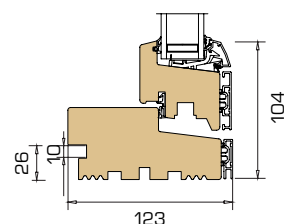

2.
Architectural designed handle

3.
Option of trickle vent

4.
Fully adjustable ironmongery

MINIMUM/MAXIMUM SIZES

Opening function	Minimum width	Minimum height	Maximum width	Maximum height	Maximum width + height
Top Guided	353 mm	538 mm	1608 mm	1588 mm	2876 mm
Side Hung	388 mm	353 mm	948 mm	1788 mm	2676 mm
Side Guided	408 mm	353 mm	1188 mm	1788 mm	2676 mm
Top Swing	353 mm	488 mm	1608 mm	1588 mm	2876 mm
Tilt and Turn	538 mm	588 mm	1488 mm	1833 mm	3276 mm
Fixed Light	228 mm	258 mm	3800 mm	3800 mm	4776 mm

Download full set of drawings at www.rationel.co.uk

1 Vertical section head

2 Horizontal section jamb

3 Vertical section sill

BEST PERFORMANCE

RATIONEL ALDUS

SECTIONAL DETAILS

Download full set of drawings at www.rationel.co.uk

1 Vertical section head

2 Horizontal section jamb

3 Vertical section sill

BEST PERFORMANCE

WINDOWS WITH VISION

Good, solid, quality workmanship has characterised Rational's windows and doors since the first products were shipped from our factory in Sdr. Felding in 1954. Based on this sound foundation, Rational is today an international company with sales offices in Great Britain, Ireland and Denmark.