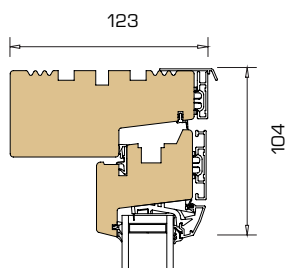

2.
Architectural designed handle

3.
Option of trickle vent

4.
Fully adjustable ironmongery

MINIMUM/MAXIMUM SIZES

Opening function	Minimum width	Minimum height	Maximum width	Maximum height	Maximum width + height
Top Guided	353 mm	538 mm	1608 mm	1588 mm	2876 mm
Side Hung	388 mm	353 mm	948 mm	1788 mm	2676 mm
Side Guided	408 mm	353 mm	1188 mm	1788 mm	2676 mm
Top Swing	353 mm	488 mm	1608 mm	1588 mm	2876 mm
Tilt and Turn	538 mm	588 mm	1488 mm	1833 mm	3276 mm
Fixed Light	228 mm	258 mm	3800 mm	3800 mm	4776 mm

Download full set of drawings at www.rationel.co.uk

1 Vertical section head

2 Horizontal section jamb

3 Vertical section sill

BEST PERFORMANCE

RATIONEL ALDUS

SECTIONAL DETAILS

Download full set of drawings at www.rationel.co.uk

1 Vertical section head

2 Horizontal section jamb

3 Vertical section sill

BEST PERFORMANCE

WINDOWS WITH VISION

Good, solid, quality workmanship has characterised Rational's windows and doors since the first products were shipped from our factory in Sdr. Felding in 1954. Based on this sound foundation, Rational is today an international company with sales offices in Great Britain, Ireland and Denmark.