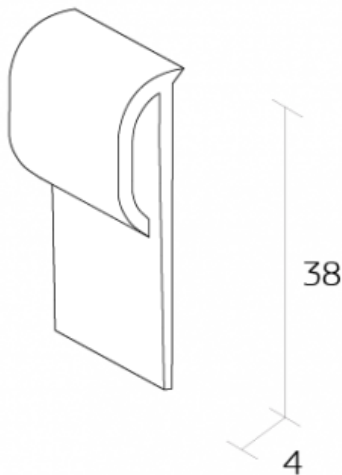

UCS2 FLEXIBLE CAPPING STRIP

AVAILABLE COLOURS

Hover over the colour to see name and LRV.

Click on the colour to change the profile colour.

COVE FORMER AND FLOORMITRES

6 Black

CAPPING STRIPS

6 Black

31
Caramel

7 Dark
Brown

15
Charcoal

29 Cloud
Grey

81 White

SPECIFICATIONS

Material	PVC
Accessory or Trim	Capping Strip
Fitting Type	Standard
Height (mm)	38
Gauge (mm)	4
Thickness (mm)	2
Environment	Interior
Fitting	Standard
Used with	Resilient Floorcoverings
Length	2m or 25m coils