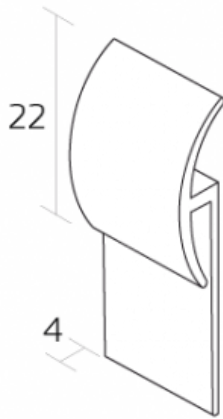

UCS1 FLEXIBLE CAPPING STRIP

AVAILABLE COLOURS

Hover over the colour to see name and LRV.

Click on the colour to change the profile colour.

COVE FORMER AND FLOORMITRES

6 Black

CAPPING STRIPS

6 Black

31
Caramel

7 Dark
Brown

15
Charcoal

29 Cloud
Grey

81 White

SPECIFICATIONS

Material	PVC
Accessory or Trim	Capping Strip
Fitting Type	Standard
Height (mm)	40
Gauge (mm)	4
Thickness (mm)	2
Environment	Interior
Fitting	Standard
Used with	Resilient Floorcoverings
Length	2m