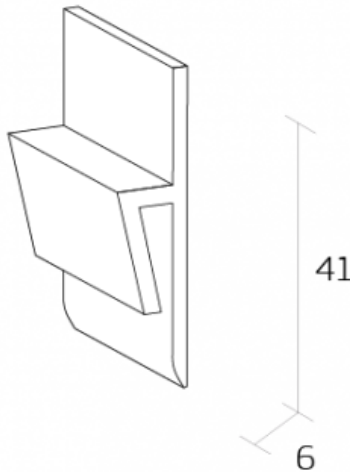

QCT1 RIGID CAPPING STRIP

AVAILABLE COLOURS

Hover over the colour to see name and LRV.

Click on the colour to change the profile colour.

COVE FORMER AND FLOORMITRES

6 Black

CAPPING STRIPS

6 Black

31
Caramel

7 Dark
Brown

15
Charcoal

29 Cloud
Grey

81 White

SPECIFICATIONS

Material u-PVC

Accessory or Trim Capping Strip

Fitting Type Standard

Height (mm) 41

Gauge (mm) 6

Thickness (mm) 2

Environment Interior

Fitting Standard

Used with Resilient Floorcoverings

Length 2m