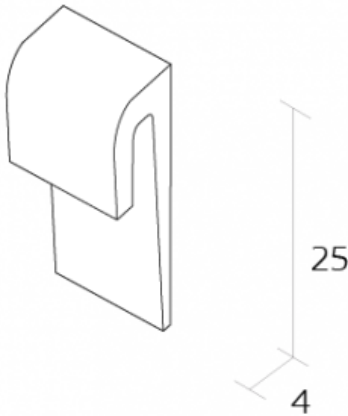

QCC3 FLEXIBLE CAPPING STRIP

AVAILABLE COLOURS

Hover over the colour to see name and LRV.

Click on the colour to change the profile colour.

COVE FORMER AND FLOORMITRES

6 Black

CAPPING STRIPS

6 Black

31
Caramel

7 Dark
Brown

15
Charcoal

29 Cloud
Grey

81 White

SPECIFICATIONS

Material	PVC
Accessory or Trim	Capping Strip
Fitting Type	Standard
Height (mm)	25
Gauge (mm)	3
Thickness (mm)	2
Environment	Interior
Fitting	Standard
Used with	Resilient Floorcoverings
Length	2m

These colours are for guidance only, always [request a sample](#) for an exact colour match.

Read more about Light Reflectance Values (LRVs) [here](#).

Some colours subject to minimum order quantities. Call customer service for more information +44 (0)161 627 4222