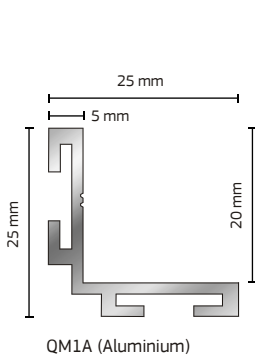

MATTING ACCESSORIES

Quantum Flooring matwell frames and ramping strips provide a neat and safe transition between the matting and the surrounding floor finish. Profiles are available to suit all gauges either in stock lengths or cut and mitred to specific dimensions. Please specify dimension required to either outside or inside of frame. For special shape requirements solid frame sections can be supplied formed to template. Alternatively formable framing is available to accommodate on-site shaping.

RAMP SECTIONS

MATWELL FRAMES

'T' SECTIONS

FORMABLE FRAMES