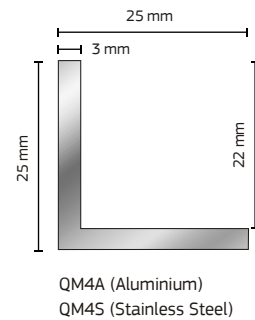

MATTING ACCESSORIES

Quantum Flooring matwell frames and ramping strips provide a neat and safe transition between the matting and the surrounding floor finish. Profiles are available to suit all gauges either in stock lengths or cut and mitred to specific dimensions. Please specify dimension required to either outside or inside of frame. For special shape requirements solid frame sections can be supplied formed to template. Alternatively formable framing is available to accommodate on-site shaping.

RAMP SECTIONS

MATWELL FRAMES

'T' SECTIONS

FORMABLE FRAMES