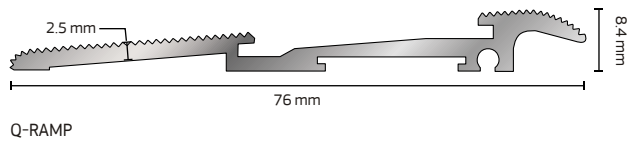

MATTING ACCESSORIES

Quantum Flooring matwell frames and ramping strips provide a neat and safe transition between the matting and the surrounding floor finish. Profiles are available to suit all gauges either in stock lengths or cut and mitred to specific dimensions. Please specify dimension required to either outside or inside of frame. For special shape requirements solid frame sections can be supplied formed to template. Alternatively formable framing is available to accommodate on-site shaping.

RAMP SECTIONS

MATWELL FRAMES

'T' SECTIONS

FORMABLE FRAMES