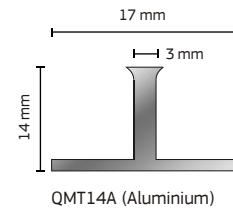

MATTING ACCESSORIES

Quantum Flooring matwell frames and ramping strips provide a neat and safe transition between the matting and the surrounding floor finish. Profiles are available to suit all gauges either in stock lengths or cut and mitred to specific dimensions. Please specify dimension required to either outside or inside of frame. For special shape requirements solid frame sections can be supplied formed to template. Alternatively formable framing is available to accommodate on-site shaping.

RAMP SECTIONS

MATWELL FRAMES

'T' SECTIONS

FORMABLE FRAMES