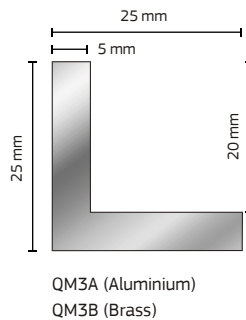

MATTING ACCESSORIES

Quantum Flooring matwell frames and ramping strips provide a neat and safe transition between the matting and the surrounding floor finish. Profiles are available to suit all gauges either in stock lengths or cut and mitred to specific dimensions. Please specify dimension required to either outside or inside of frame. For special shape requirements solid frame sections can be supplied formed to template. Alternatively formable framing is available to accommodate on-site shaping.

RAMP SECTIONS

MATWELL FRAMES

'T' SECTIONS

FORMABLE FRAMES