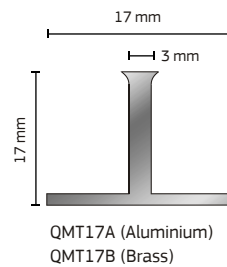

MATTING ACCESSORIES

Quantum Flooring matwell frames and ramping strips provide a neat and safe transition between the matting and the surrounding floor finish. Profiles are available to suit all gauges either in stock lengths or cut and mitred to specific dimensions. Please specify dimension required to either outside or inside of frame. For special shape requirements solid frame sections can be supplied formed to template. Alternatively formable framing is available to accommodate on-site shaping.

RAMP SECTIONS

MATWELL FRAMES

'T' SECTIONS

FORMABLE FRAMES