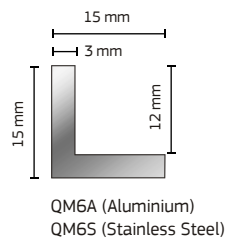

MATTING ACCESSORIES

Quantum Flooring matwell frames and ramping strips provide a neat and safe transition between the matting and the surrounding floor finish. Profiles are available to suit all gauges either in stock lengths or cut and mitred to specific dimensions. Please specify dimension required to either outside or inside of frame. For special shape requirements solid frame sections can be supplied formed to template. Alternatively formable framing is available to accommodate on-site shaping.

RAMP SECTIONS

MATWELL FRAMES

'T' SECTIONS

FORMABLE FRAMES