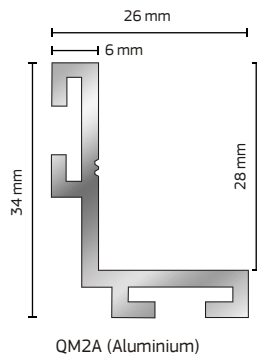

MATTING ACCESSORIES

Quantum Flooring matwell frames and ramping strips provide a neat and safe transition between the matting and the surrounding floor finish. Profiles are available to suit all gauges either in stock lengths or cut and mitred to specific dimensions. Please specify dimension required to either outside or inside of frame. For special shape requirements solid frame sections can be supplied formed to template. Alternatively formable framing is available to accommodate on-site shaping.

RAMP SECTIONS

MATWELL FRAMES

'T' SECTIONS

FORMABLE FRAMES