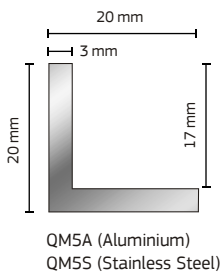

MATTING ACCESSORIES

Quantum Flooring matwell frames and ramping strips provide a neat and safe transition between the matting and the surrounding floor finish. Profiles are available to suit all gauges either in stock lengths or cut and mitred to specific dimensions. Please specify dimension required to either outside or inside of frame. For special shape requirements solid frame sections can be supplied formed to template. Alternatively formable framing is available to accommodate on-site shaping.

RAMP SECTIONS

MATWELL FRAMES

'T' SECTIONS

FORMABLE FRAMES