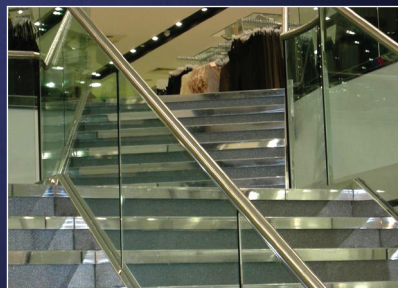

# Quicksilver

PRESTIGE CHROME EFFECT FINISH ALUMINIUM

New

- Chrome effect finish
- Any aluminium section
- Available as 'cuts'-any length
- Available in 2.44, 2.75, 3.2m stock lengths
- Also available for curves, mitres and angles
- Excellent value - premium finish at an affordable price