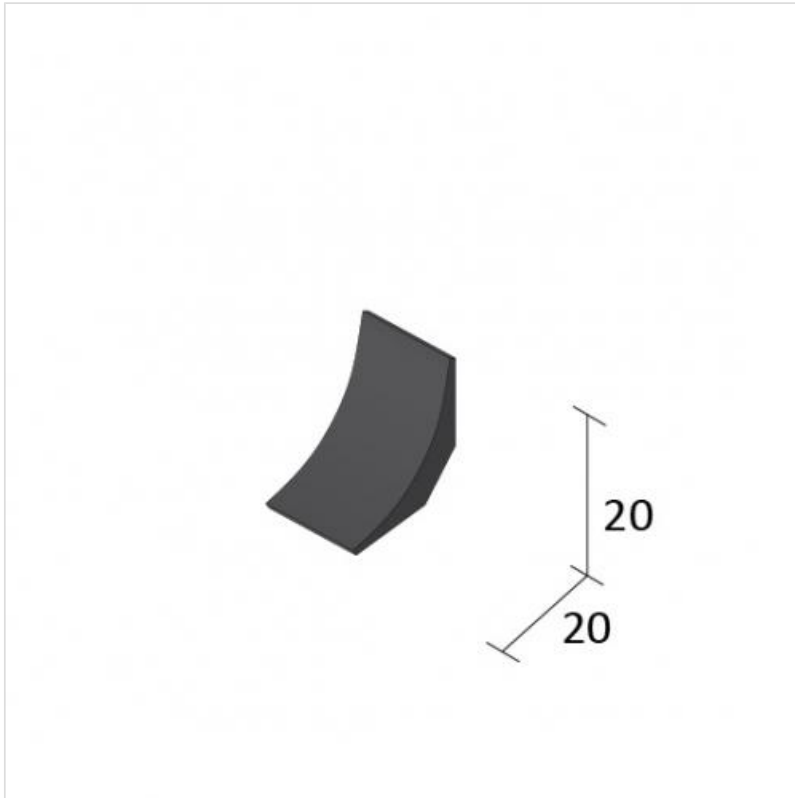

ECF2 20MM COVE FORMER

www.quantumprofilesystems.com/en/brands/quantum/pvc-accessories--trims/capping-strips-and-cove-former/ecf2-20mm-cove-former/

AVAILABLE COLOURS

CAPPING STRIPS

COVE FORMER AND FLOORMITRES

SPECIFICATIONS

| | |
|-------------------|--------------------------|
| Material | PVC |
| Accessory or Trim | Cove Former |
| Fitting Type | Standard |
| Height (mm) | 20 |
| Width (mm) | 20 |
| Thickness (mm) | 2 |
| Environment | Interior |
| Fitting | Standard |
| Used with | Resilient Floorcoverings |
| Length | 2m |