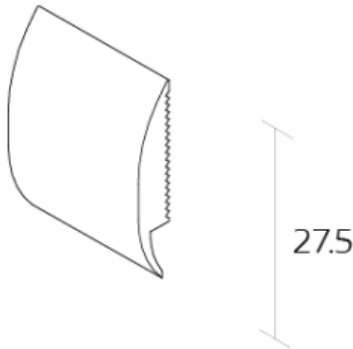

ECS4 FLEXIBLE CAPPING STRIP

AVAILABLE COLOURS

Hover over the colour to see name and LRV.

Click on the colour to change the profile colour.

COVE FORMER AND FLOORMITRES

6 Black

CAPPING STRIPS

6 Black

31
Caramel

7 Dark
Brown

15
Charcoal

29 Cloud
Grey

81 White

SPECIFICATIONS

Material	PVC
Accessory or Trim	Capping Strip
Fitting Type	Standard
Height (mm)	27
Thickness (mm)	2
Environment	Interior
Fitting	Standard
Used with	Resilient Floorcoverings
Length	25m Coils
Packing	125m per box
Specification	