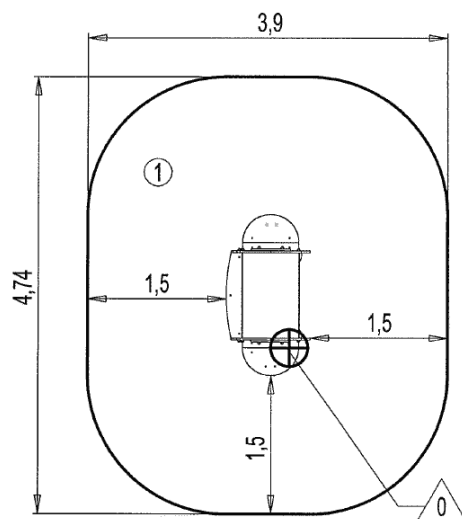

0.5-5

5

0,6m

1 = 1,74m 2 = 0,92m 3 = 1,14m

Play value

meeting / role play

x2

Number of play elements: 2

Accessibility

Motor disability

Sensorial Disabilities

Learning Disabilites

- ① The little playhouse
- ② Star Element

Installation of equipment

Impact area =

- Impact area
- Free space

Point de Référence
Setting Out Point
Punto de referencia
Bezugspunkt

1	<0,6m	17m ²

2

03h00

0.05m³

17m²

60kg

8kg