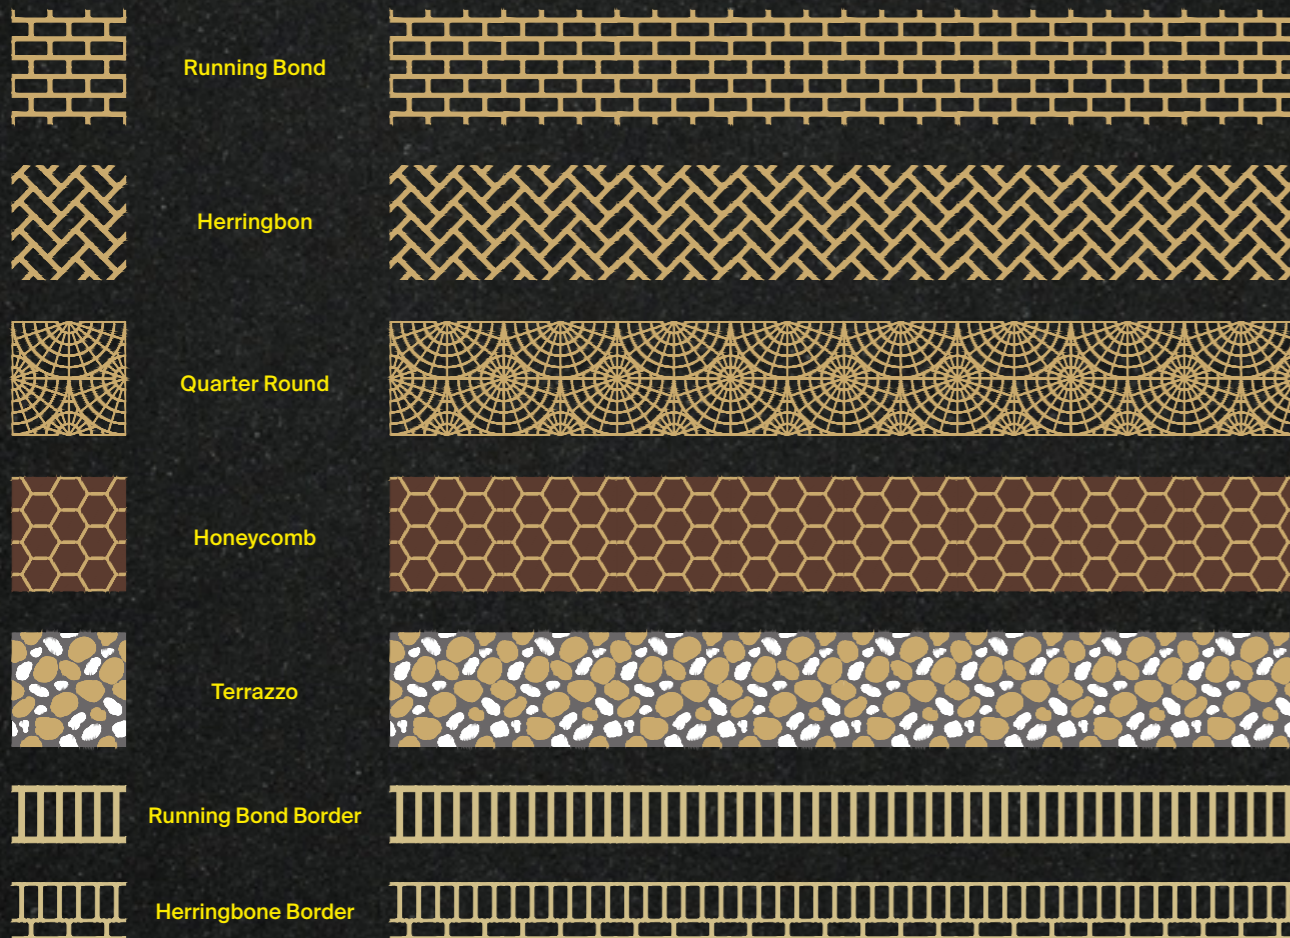

Standard colours:

HOW TO ORDER:
Sales Code + Diagram Number + Colour

For non-standard requests, please speak to your sales representative.

Decorative Markings

Playground Games

Playground Designs

Decorative Markings offer a wide range of standard and bespoke designs in a variety of colours for playgrounds. Whether your preference is classic games like hopscotch, snake and ladders, or just fill play-time with colour and fun, we can provide you with the best quality design to stimulate creativity and imagination. Please contact us to learn more about our offering range.

Standard colours:

Urban Patterns™

Urban Patterns

Urban patterns: 2 Colours

Dimensions	Units / Pack	Sales Code	Price / m ²	Price EXW
600 x 600 mm	10	TLXF11391	£ 120	£ 432.50

Urban patterns: 3 Colours

Dimensions	Units / Pack	Sales Code	Price / m ²	Price EXW
600 x 600 mm	10	TLXF11433	£ 144	£ 516.60

Urban patterns: Borders

Dimensions	Units / Pack	Sales Code	Price / m ²	Price EXW
600 x 300 mm	20	TLXF10721	£ 120	£ 423.50

Standard colours:

HOW TO ORDER:

Sales Code + Design name + Colours

For non-standard requests, please speak to your sales representative.