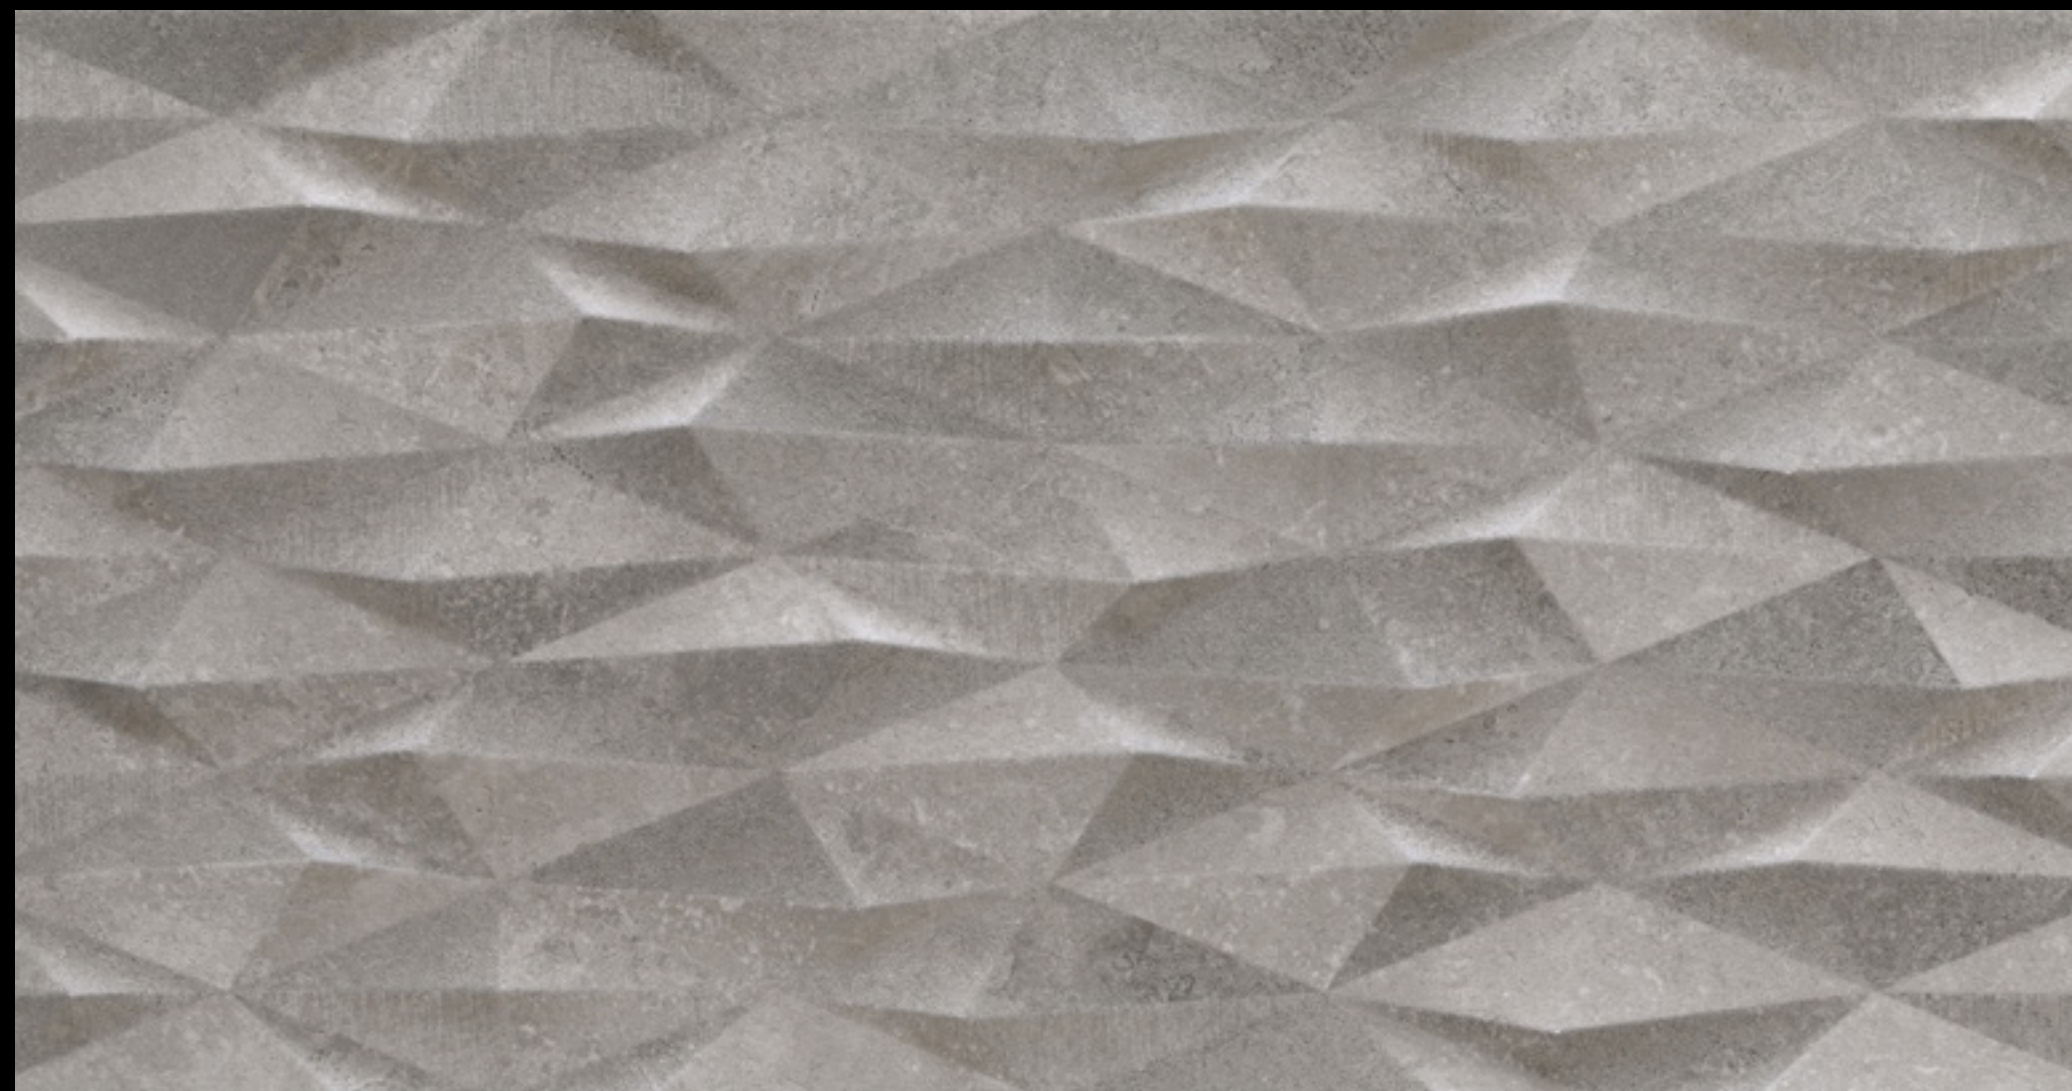

Timeless

Stone Collection

P O R C E L A I N T I L E S

Timeless - Carbone (floor), 3D Design (wall)

Timeless

Stone Collection

A subtle interpretation of natural stone and available in five neutral tones, Timeless is an enduring and atmospheric range, exclusive to our Stone Collection. With its five sizes and three finishes, Timeless has the charm for contemporary living and the strength for larger commercial spaces. Available in Natural, Polished and Structured (R11 slip rated) finishes, Timeless is ideally suited to both indoor and outdoor applications. The Structured finish in particular, with its precise ridges, is ideal for a wet room or pool complex and has helped Timeless become one of our most popular collections. Timeless is also accompanied by imposing decorative pieces, including the three-dimensional surfaces of 'Muretto' and unique to this range, '3D Design'.

Timeless 3D Design

Unique to Timeless is 3D Design, with its 3D surfaces capturing the light throughout the day creating a contemporary wall of contrasting facets. This captivating 300 x 600 mm tile is offered in all five colourways.

3D Design

DETAIL	COLOUR	FINISH	SIZE(MM)
3D Design	Bindo Carbonio Cotone Talco Vezio	Natural	300 X 600 X 9.5

Timeless Muretto

The Muretto option is particularly effective within Timeless and will transform any space when used as a high impact feature wall or dramatic focal point. Available in five colourways Muretto is supplied on 300 x 600 mm tiles.