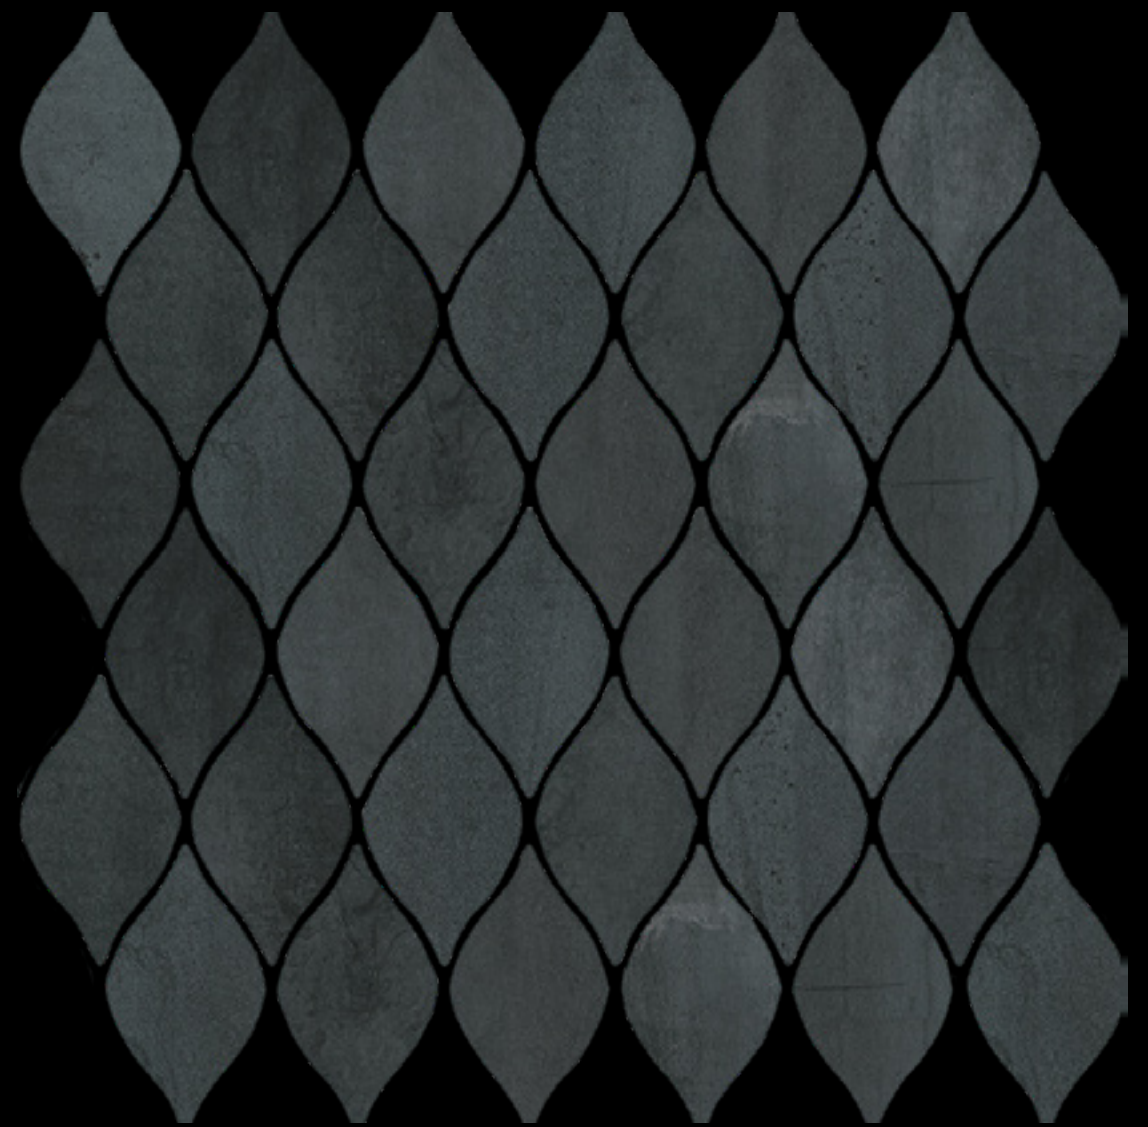

Edge Special Pieces

The strength of concrete is enhanced further with the addition of thoughtful decorative options within the Edge range. The regular 150 mm x 600 mm tile can be used to add interest to monotone schemes. Two standard Mosaic tiles are also available in 48 mm x 48 mm and 25 mm x 48 mm chip sizes, each supplied on a 300 x 300 mm mesh.

Mesh