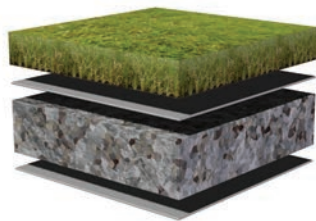

# Play Lawn Surfacing

**Playforce**

*making playtime fun*

Range: Surfacing & Pathways  
Code: PSUR111-A-NA Overlay Tarmac, PSUR112-A-NA Recreation & PSUR113-A-NA Safer Impact

Play Lawn Overlay Tarmac - For use over existing tarmac

Play Lawn Recreation - 50mm angular stone & geo textile membrane

Play Lawn Safer Impact - Recycled foam shock pad on top of 50mm stone & geo textile membrane

Play Lawn is a premium synthetic grass closely replicates the colour shades found in natural grass. The surface has a thatch layer constructed from soft filaments to provide a slip resistant non abrasive surface ideal for play areas.