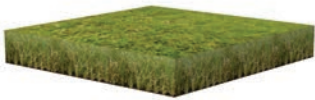

# Play Lawn Surfacing

**Playforce**

*making playtime fun*

Range: Surfacing & Pathways  
Code: PSUR111-A-NA Overlay Tarmac, PSUR112-A-NA Recreation & PSUR113-A-NA Safer Impact

Play Lawn Overlay Tarmac - For use over existing tarmac

Play Lawn Recreation - 50mm angular stone & geo textile membrane

Play Lawn Safer Impact - Recycled foam shock pad on top of 50mm stone & geo textile membrane

Play Lawn is a premium synthetic grass closely replicates the colour shades found in natural grass. The surface has a thatch layer constructed from soft filaments to provide a slip resistant non abrasive surface ideal for play areas.