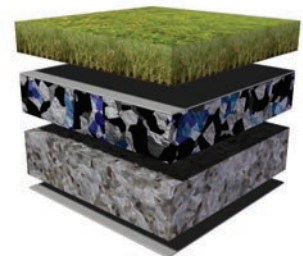

# Play Lawn Surfacing

**Playforce**

*making playtime fun*

Range: Surfacing & Pathways  
Code: PSUR111-A-NA Overlay Tarmac, PSUR112-A-NA Recreation & PSUR113-A-NA Safer Impact

Play Lawn Overlay Tarmac - For use over existing tarmac

Play Lawn Recreation - 50mm angular stone & geo textile membrane

Play Lawn Safer Impact - Recycled foam shock pad on top of 50mm stone & geo textile membrane

Play Lawn is a premium synthetic grass closely replicates the colour shades found in natural grass. The surface has a thatch layer constructed from soft filaments to provide a slip resistant non abrasive surface ideal for play areas.