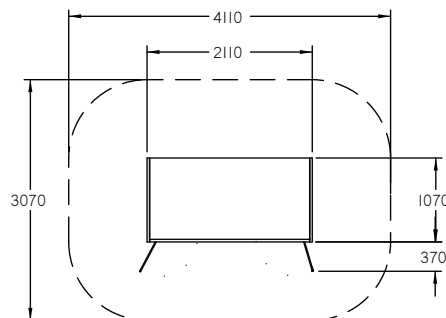

2.20m³ of lockable storage space to fit play equipment

(---) Minimum Space 1.00m