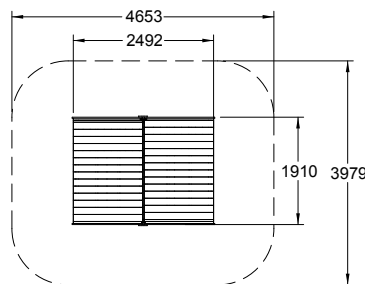

# Play Store

Range: Play Stores  
Code: PSTO001-E-NA  
Age: 2+ yrs  
Colour: Natural

Shop counter, for added play value

Chalkboard doors for creative drawing

Additional Storage Pods available

Additional Shelving available

(---) Minimum Space 1.00m