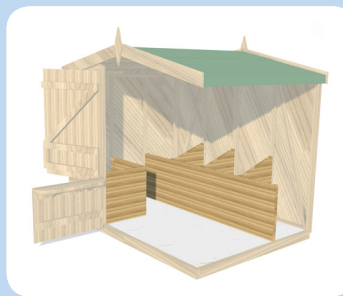

# Play Store

Range: Play Stores  
Code: PSTO001-E-NA  
Age: 2+ yrs  
Colour: Natural

Shop counter, for added play value

Chalkboard doors for creative drawing

Additional Storage Pods available

Additional Shelving available