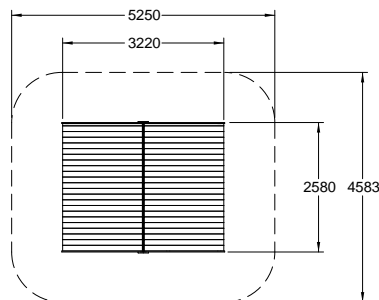

# Large Play Store

Range: Play Stores  
Code: PSTO002-E-NA  
Age: 2+ yrs  
Colour: Natural

Shop counter, for added play value

Chalkboard doors for creative drawing

Additional Storage Pods available

Additional Shelving available

(---) Minimum Space 1.00m