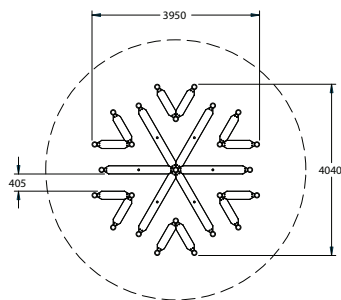

Snowflake Maze Seating

Playforce

making playtime fun

Range: Outdoor Furniture
 Code: PODF109-A-NA
 Age: 2+ yrs
 Colour: Natural

Pressure treated 'Play Grade' sanded timber

Security caps protect fixings

Inspired by the natural form of a snowflake to produce a striking piece

The smooth wooden seating allows over 45 children to sit in comfort

Free Height of Fall: 0.42m

(---) Minimum Space 1.0m

1 Pegasus Way, Bowerhill Ind. Est.
 Melksham, Wiltshire, SN12 6TR
 e: sales@playforce.co.uk
 t: 01225 792660 f: 01225 792080
 www.playforce.co.uk