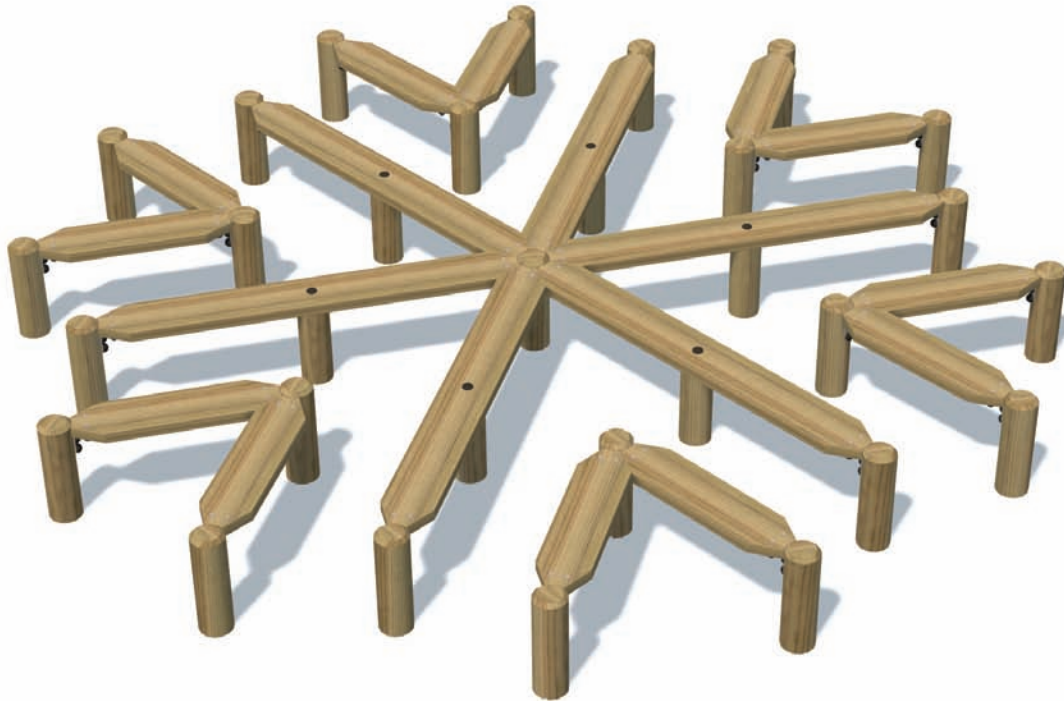

Snowflake Maze Seating

Playforce

making playtime fun

Range: Outdoor Furniture
 Code: PODF109-A-NA
 Age: 2+ yrs
 Colour: Natural

Pressure treated 'Play Grade' sanded timber

Security caps protect fixings

Inspired by the natural form of a snowflake to produce a striking piece

The smooth wooden seating allows over 45 children to sit in comfort

Free Height of Fall: 0.42m

(---) Minimum Space 1.0m

1 Pegasus Way, Bowerhill Ind. Est.
 Melksham, Wiltshire, SN12 6TR
 e: sales@playforce.co.uk
 t: 01225 792660 f: 01225 792080
 www.playforce.co.uk