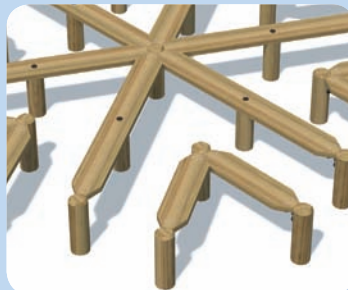

Snowflake Maze Seating

Playforce

making playtime fun

Range: Outdoor Furniture
 Code: PODF109-A-NA
 Age: 2+ yrs
 Colour: Natural

Pressure treated 'Play Grade' sanded timber

Security caps protect fixings

Inspired by the natural form of a snowflake to produce a striking piece

The smooth wooden seating allows over 45 children to sit in comfort

Free Height of Fall: 0.42m

(---) Minimum Space 1.0m

1 Pegasus Way, Bowerhill Ind. Est.
 Melksham, Wiltshire, SN12 6TR
 e: sales@playforce.co.uk
 t: 01225 792660 f: 01225 792080
 www.playforce.co.uk