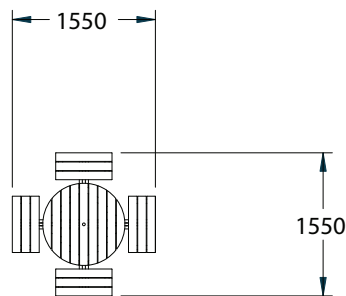

# Round Timber Picnic Table

Range: Outdoor Furniture  
Code: PODF006-A-NA  
Age: 2+ yrs  
Colour: Natural

A classic addition to any outdoor playground

Robust hand finished wooden table

For use during break time and for stimulating lessons outside

Seats eight early years or four KS2 children

(---) Minimum Space 1.0m