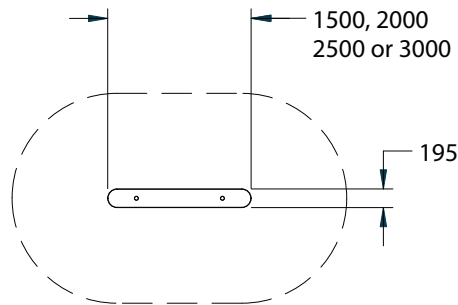

Perch Benches 1.5, 2, 2.5 and 3m

Playforce

making playtime fun

Range: Outdoor Furniture
 Code: PODF024-A-NA 1.5m, PODF025-A-NA 2.0m, PODF026-A-NA 2.5m & PODF027-A-NA 3.0m
 Age: 2+ yrs
 Colour: Natural

Pressure treated 'Play Grade' sanded timber

For use during break time

An addition to any area for stimulating lessons outside the classroom

Four different bench lengths available

Free Height of Fall: 0.4m
 (---) Minimum Space 1.0m

1 Pegasus Way, Bowerhill Ind. Est.
 Melksham, Wiltshire, SN12 6TR
 e: sales@playforce.co.uk
 t: 01225 792660 f: 01225 792080
 www.playforce.co.uk