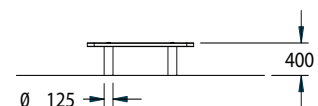

Perch Benches 1.5, 2, 2.5 and 3m

Playforce

making playtime fun

Range: Outdoor Furniture
 Code: PODF024-A-NA 1.5m, PODF025-A-NA 2.0m, PODF026-A-NA 2.5m & PODF027-A-NA 3.0m
 Age: 2+ yrs
 Colour: Natural

Pressure treated 'Play Grade' sanded timber

For use during break time

An addition to any area for stimulating lessons outside the classroom

Four different bench lengths available

Free Height of Fall: 0.4m
 (---) Minimum Space 1.0m

1 Pegasus Way, Bowerhill Ind. Est.
 Melksham, Wiltshire, SN12 6TR
 e: sales@playforce.co.uk
 t: 01225 792660 f: 01225 792080
 www.playforce.co.uk