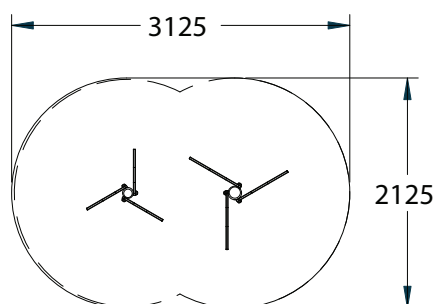

Transform your school playground into a desert oasis

Security caps keep fixings safe

Keep hordes of pirates at bay or have a holiday on a secluded island

Pressure treated 'Play Grade' sanded timber

(---) Minimum Space 1.00m