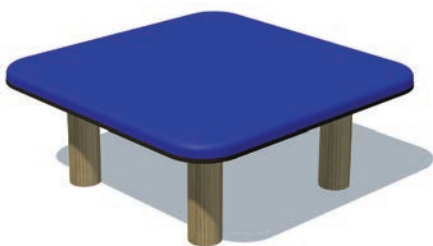

# Outdoor Project Table (1.2m Square)

**Playforce**

*making playtime fun*

Range: Outdoor Furniture  
Code: PODF160-A-PT  
Age: 2+ yrs  
Colour: Playtime. (Woodland option available)

Pressure treated 'Play Grade' sanded timber

Completely smooth plastic surface

It is a ideal arts & crafts table which can be wiped down

Combine the table with 1m bench with back

(---) Minimum Space 1.0m

1 Pegasus Way, Bowerhill Ind. Est.  
Melksham, Wiltshire, SN12 6TR  
e: sales@playforce.co.uk  
t: 01225 792660 f: 01225 792080  
www.playforce.co.uk