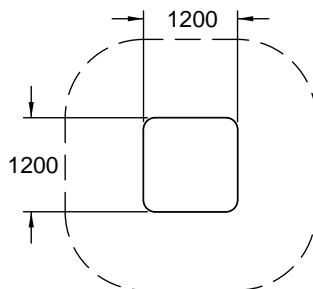

# Outdoor Project Table (1.2m Square)

**Playforce**

*making playtime fun*

Range: Outdoor Furniture  
Code: PODF160-A-PT  
Age: 2+ yrs  
Colour: Playtime. (Woodland option available)

Pressure treated 'Play Grade' sanded timber

Completely smooth plastic surface

It is a ideal arts & crafts table which can be wiped down

Combine the table with 1m bench with back

(---) Minimum Space 1.0m

1 Pegasus Way, Bowerhill Ind. Est.  
Melksham, Wiltshire, SN12 6TR  
e: sales@playforce.co.uk  
t: 01225 792660 f: 01225 792080  
www.playforce.co.uk