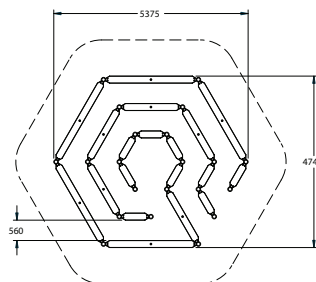

Maze Seat

Playforce

making playtime fun

Range: Outdoor Furniture
 Code: PODF021-B-NA
 Age: 2+ yrs
 Colour: Natural

Pressure treated 'Play Grade' sanded timber

Comfortably seats over 90 children

At break time it's a maze to treasure trove in

engage the children in a story, lesson or assembly

(---) Minimum Space 1.0m