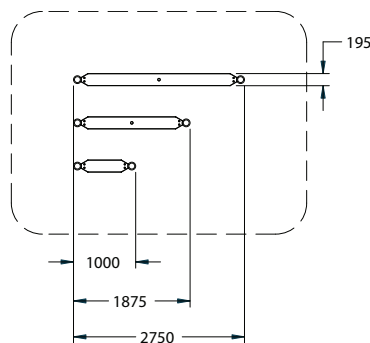

Link Benches

Playforce

making playtime fun

Range: Outdoor Furniture
 Code: PODF144-A-NA 400 high x 750mm Long, PODF147-A-NA 200 high x 750mm Long, PODF145-A-NA 400 high x 1625mm Long, PODF148-A-NA 200 high x 1625mm Long, PODF146-A-NA 400 high x 2500mm Long & PODF149-A-NA 200 high x 2500mm Long

Pressure treated 'Play Grade' sanded timber

Seating can be arranged into countless configurations

Seating can be arranged into countless configurations

The children can use them as places to rest and socialise

Free Height of Fall: 0.4m
 (---) Minimum Space 1.0m