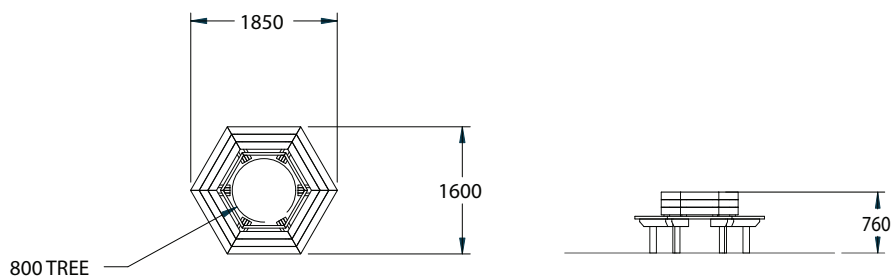

Hexagonal Tree seat 450 mm diameter

Playforce

making playtime fun

Range: Outdoor Furniture
Code: PODF007-A-NA
Age: 2+ yrs
Colour: Natural

Pressure treated 'Play Grade' sanded timber

Make use of the natural shade on your school playground

The perfect place for the children to meet friends, sit down & chat

Hexagonal Tree seat 800 mm diameter

Playforce

making playtime fun

Range: Outdoor Furniture
Code: PODF008-A-NA
Age: 2+ yrs
Colour: Natural

Pressure treated 'Play Grade' sanded timber

Make use of the natural shade on your school playground

The perfect place for the children to meet friends, sit down & chat

Hexagonal Tree seat 1.2 m diameter

Playforce