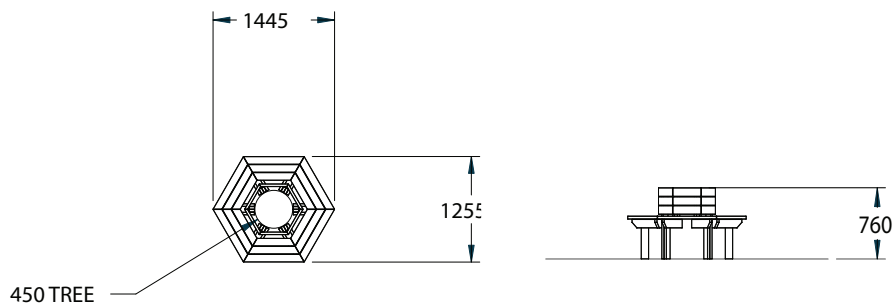

Hexagonal Tree seat 450 mm diameter

Playforce

making playtime fun

Range: Outdoor Furniture
Code: PODF007-A-NA
Age: 2+ yrs
Colour: Natural

Pressure treated 'Play Grade' sanded timber

Make use of the natural shade on your school playground

The perfect place for the children to meet friends, sit down & chat

Hexagonal Tree seat 800 mm diameter

Playforce

making playtime fun

Range: Outdoor Furniture
Code: PODF008-A-NA
Age: 2+ yrs
Colour: Natural

Pressure treated 'Play Grade' sanded timber

Make use of the natural shade on your school playground

The perfect place for the children to meet friends, sit down & chat

Hexagonal Tree seat 1.2 m diameter

Playforce