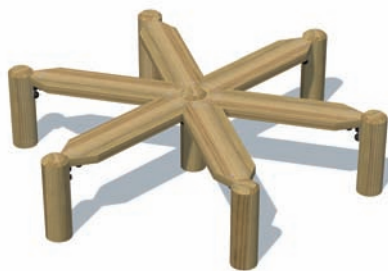

Flower Seat

Playforce

making playtime fun

Range: Outdoor Furniture
 Code: PODF107-A-NA
 Age: 2+ yrs
 Colour: Natural

Pressure treated 'Play Grade' sanded timber

Security caps protect fixings

Comfortably seats 6 children

A funky natural shaped solution to wooden seating

Free Height of Fall: 0.42m
 (---) Minimum Space 1.0m