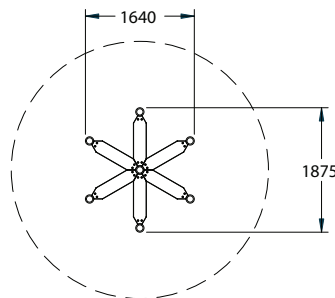

Flower Seat

Playforce

making playtime fun

Range: Outdoor Furniture
 Code: PODF107-A-NA
 Age: 2+ yrs
 Colour: Natural

Pressure treated 'Play Grade' sanded timber

Security caps protect fixings

Comfortably seats 6 children

A funky natural shaped solution to wooden seating

Free Height of Fall: 0.42m
 (---) Minimum Space 1.0m