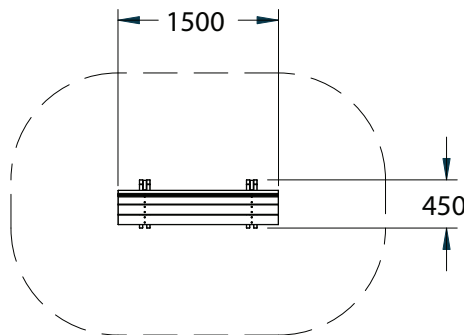

# Bench Seat With Back

**Playforce**

*making playtime fun*

Range: Outdoor Furniture  
Code: PODF104-A-NA  
Age: 2+ yrs  
Colour: Natural

Pressure treated 'Play Grade' sanded timber

Vandal & weather resistant fixings & security caps

Fixed to ground

Seats up to five children

(---) Minimum Space 1.00m