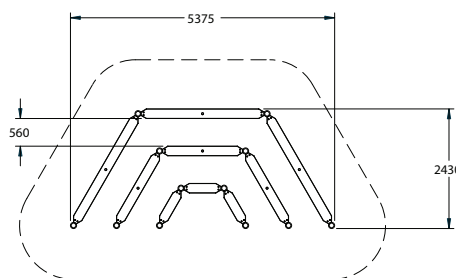

Half Maze Amphitheatre Style Seating

Playforce

making playtime fun

Range: Outdoor Furniture
 Code: PODF105-A-NA
 Age: 2+ yrs
 Colour: Natural

Pressure treated 'Play Grade' sanded timber

Combined with the Octagonal or Hexagonal stage

Comfortably seats over 50 children

Engage them in a story, lesson or assembly

Free Height of Fall: 0.42m
 (---) Minimum Space 1.0m

1 Pegasus Way, Bowerhill Ind. Est.
 Melksham, Wiltshire, SN12 6TR
 e: sales@playforce.co.uk
 t: 01225 792660 f: 01225 792080
 www.playforce.co.uk