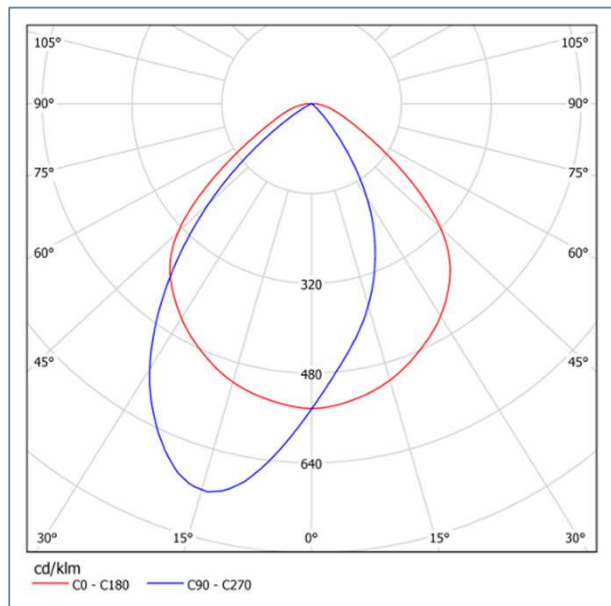

DEBS

DBS.T.A.P.40.840.H.WH

SPECIFICATION TEXT

TRACK MOUNTED DEBS, ASYMMETRIC LIGHT DISTRIBUTION, POLISHED REFLECTOR OPTIC, LED LIGHT SOURCE, 4000K CCT, HF ELECTRONIC DRIVER. DIE-CAST ALUMINIUM HOUSING FINISHED WHITE. DIMENSIONS: (LXWXH) 145 X 50 X 111MM

PRODUCT IMAGE

TECHNICAL DETAILS

- Light Distribution: Asymmetric
- Light Source: LED
- Colour Temperature: 4000K
- Optic: Polished
- Nett luminous flux of luminaire: 4775 lm
- Luminaire efficacy: >119 lm/W
- Colour Rendering Index min.: 80 Ra
- Connected Load: 40W
- Driver: HF electronic
- Ingress Protection: IP20
- Emergency:
- Options: Anti glare Louvre

DIMENSIONAL DETAIL

PHOTOMETRIC CURVE

230 V
50 Hz