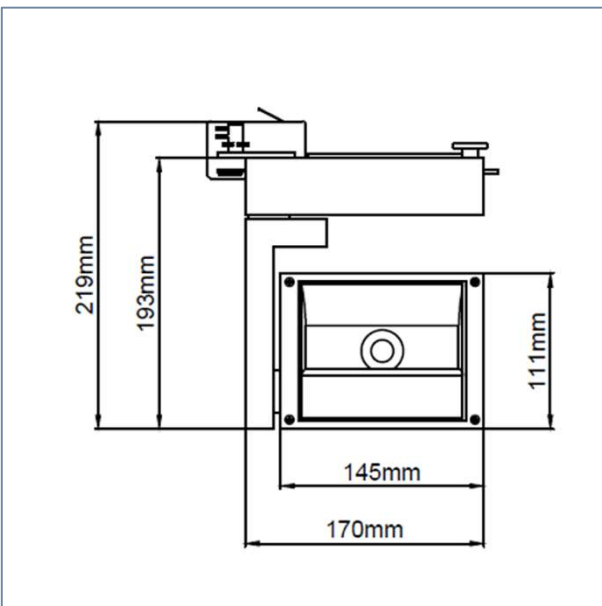

DEBS

DBS.T.A.P.40.840.H.WH

SPECIFICATION TEXT

TRACK MOUNTED DEBS, ASYMMETRIC LIGHT DISTRIBUTION, POLISHED REFLECTOR OPTIC, LED LIGHT SOURCE, 4000K CCT, HF ELECTRONIC DRIVER. DIE-CAST ALUMINIUM HOUSING FINISHED WHITE. DIMENSIONS: (LXWXH) 145 X 50 X 111MM

PRODUCT IMAGE

TECHNICAL DETAILS

- Light Distribution: Asymmetric
- Light Source: LED
- Colour Temperature: 4000K
- Optic: Polished
- Nett luminous flux of luminaire: 4775 lm
- Luminaire efficacy: >119 lm/W
- Colour Rendering Index min.: 80 Ra
- Connected Load: 40W
- Driver: HF electronic
- Ingress Protection: IP20
- Emergency:
- Options: Anti glare Louvre

DIMENSIONAL DETAIL

PHOTOMETRIC CURVE

230 V
50 Hz