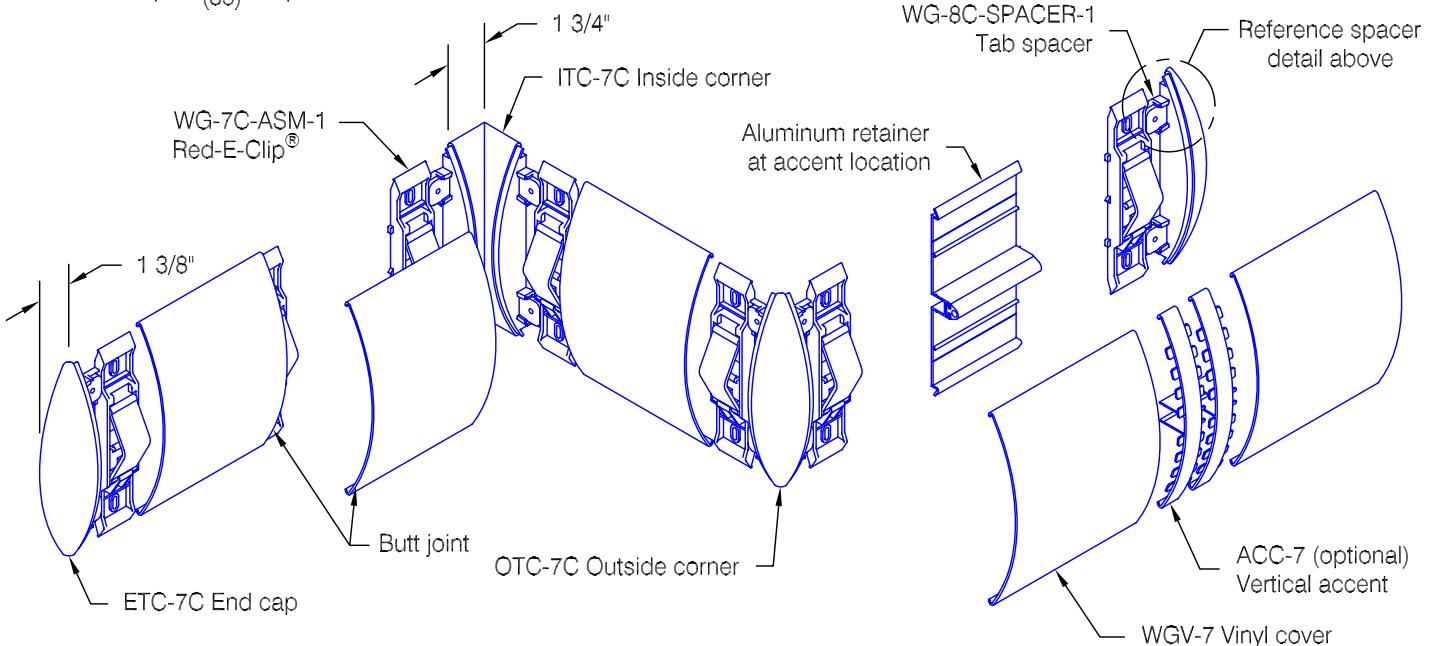

Pro • Tek[®] Wall Protection Systems

Architectural Building Products Since 1945

WG-7C Red-E-Clip[®] Wall Guard

Features:

- Molded end caps
- Molded outside corners
- Molded inside corners
- Stock vinyl length 12'-0" (3658)

Finishes:

- Manufacturer's standard colors
- Custom colors available
- Molded vertical accents available

Spacer Detail

- may be placed individually or in series, side-by-side
- available in a wide range of colors
- may be located along length of profile as desired