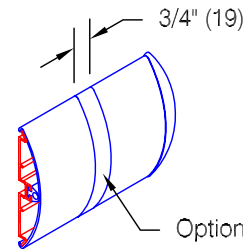

Pro • Tek[®] Wall Protection Systems

Architectural Building Products Since 1945

WG-7C Red-E-Clip[®] Wall Guard

Features:

- Molded end caps
- Molded outside corners
- Molded inside corners
- Stock vinyl length 12'-0" (3658)

Finishes:

- Manufacturer's standard colors
- Custom colors available
- Molded vertical accents available

Spacer Detail

- may be placed individually or in series, side-by-side
- available in a wide range of colors
- may be located along length of profile as desired