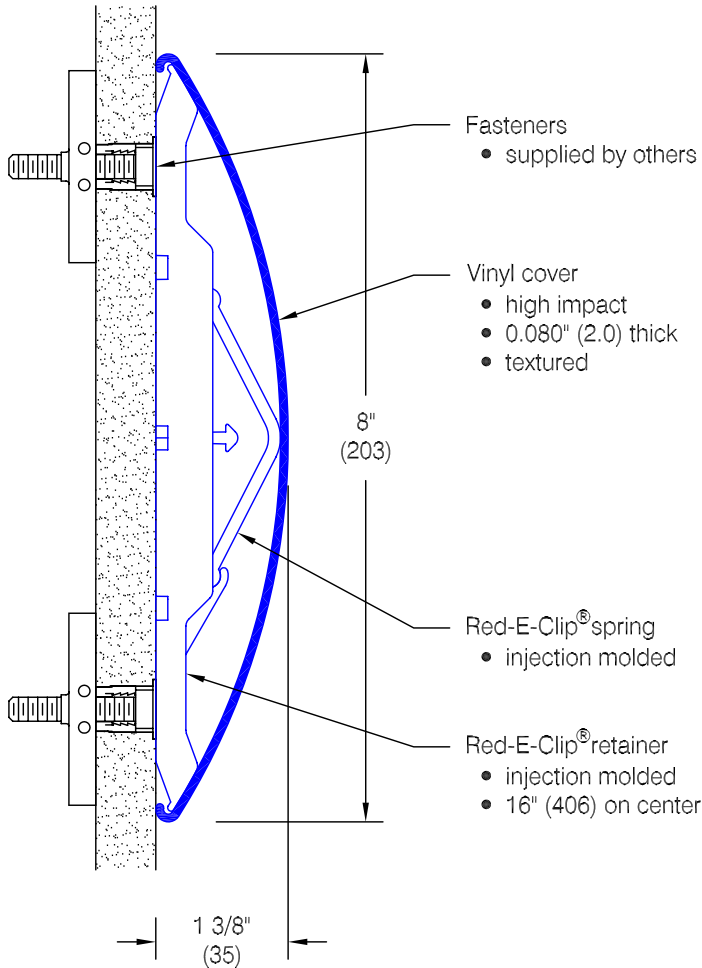

Pro • Tek[®] Wall Protection Systems

Architectural Building Products Since 1945

WG-7C Red-E-Clip[®] Wall Guard

Features:

- Molded end caps
- Molded outside corners
- Molded inside corners
- Stock vinyl length 12'-0" (3658)

Finishes:

- Manufacturer's standard colors
- Custom colors available
- Molded vertical accents available

Spacer Detail

- may be placed individually or in series, side-by-side
- available in a wide range of colors
- may be located along length of profile as desired