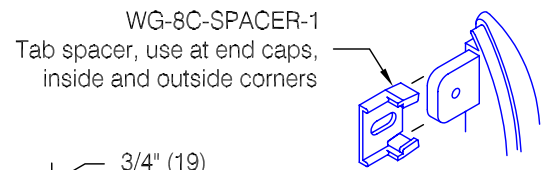

Pro • Tek[®] Wall Protection Systems

Architectural Building Products Since 1945

WG-7C Red-E-Clip[®] Wall Guard

Features:

- Molded end caps
- Molded outside corners
- Molded inside corners
- Stock vinyl length 12'-0" (3658)

Finishes:

- Manufacturer's standard colors
- Custom colors available
- Molded vertical accents available

Spacer Detail

- may be placed individually or in series, side-by-side
- available in a wide range of colors
- may be located along length of profile as desired