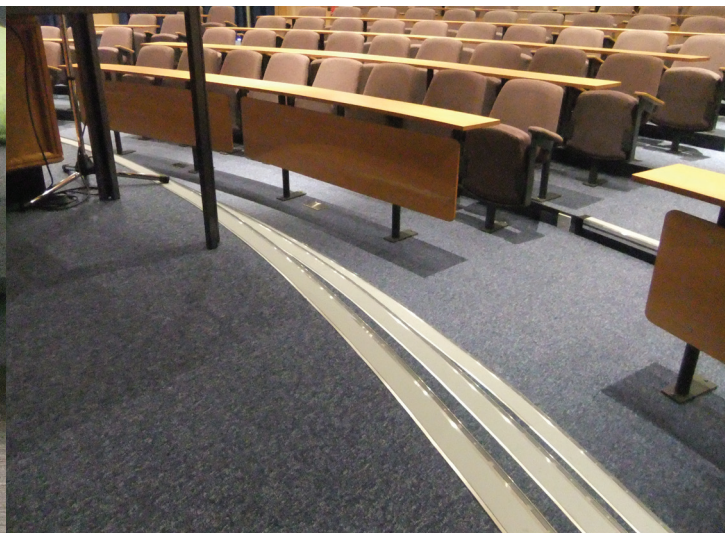

HPA (Health Protection Agency)

80m² of Workspace Linear Nobu Grey

HPA (Health Protection Agency), Harwell, Oxfordshire
Installed February 2012

Conversion of 3 cellular offices to form open plan restroom/breakout area for staff. Linear pattern laid across to give visual effect of widening room.

Modern furniture with bright infusion of lime and cerise colourways gives a dramatic and inspiring environment for staff to relax in.

In the same building complex Paragon have also installed other Breeam A+ rated products Workspace Linear – Bond Street Brown colourway was used in the corridor directly linking with the recently refurbished restroom.

The prestigious Auditorium and lecture theatre was installed with Breeam A+ rated Workspace Loop, Bluemoon colourway with illuminated curved nosings to provide a modern feel to the project.

Sales person Steve Shoebottom