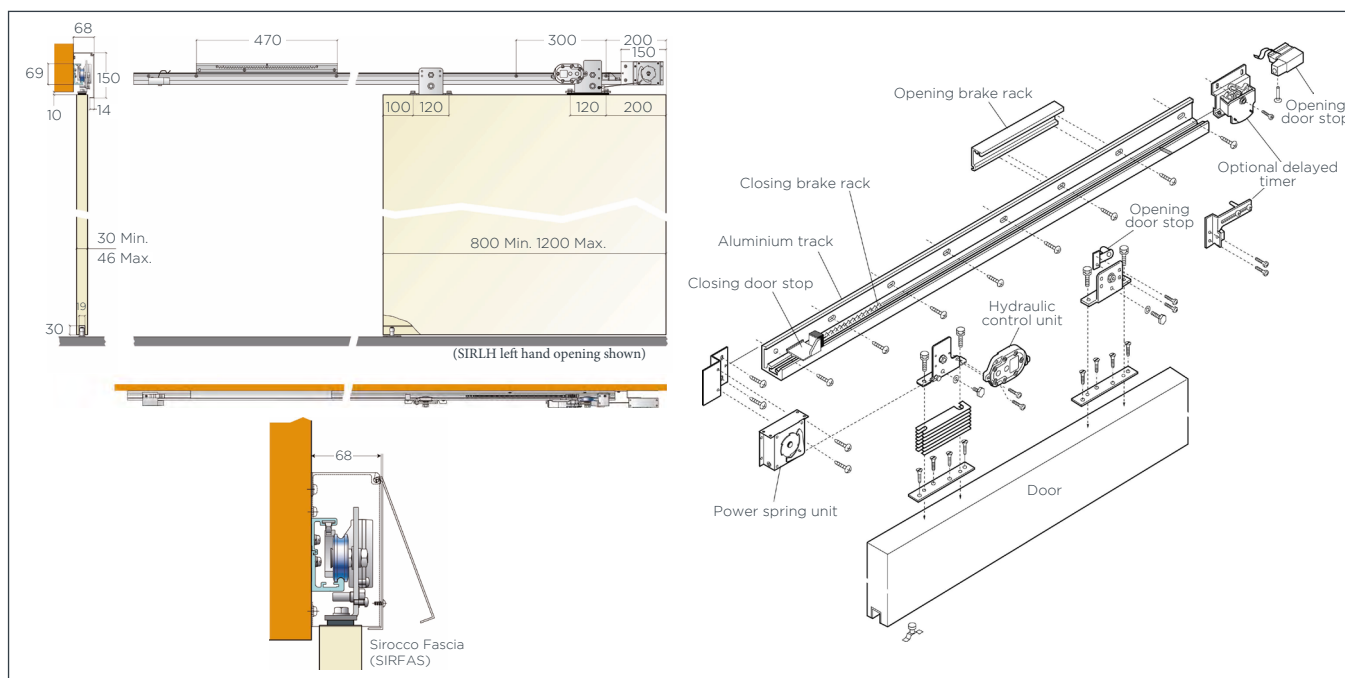

SIROCCO

Self-closing system for wooden or metal sliding doors weighing up to 80kg

The Sirocco system is a quiet, user friendly system with an integrated hydraulic soft stop which brings the door to a safe and cushioned close. The system has been designed to give a quiet and smooth operation and features an adjustable closing speed feature offering all the benefits of an automatic door without the need for a power source. Common applications for this system include hospitals and disabled access points, the optional hold open unit also allows you to adjust the time before the soft close engages meaning you can hold the door open for as long as required.

Product Information

Kit Order Code	Description	No. of Doors	Track Length	Max. Door Height	Max. Door Width	Door Thickness Range	Max. Door Weight
SIRRH	Right hand opening kit	1	2200mm	3000mm	1200mm	30 - 46mm	80kg
SIRLH	Left hand opening kit	1	2200mm	3000mm	1200mm	30 - 46mm	80kg

Accessories

Delayed Closing Timer Right Hand (**DELRH***)

Delayed Closing Timer Left Hand (**DELLH**)

Fascia (**SIRFAS**)

View our full range of door handles and flush pulls on pages 128 and 129.

Main image shows SIRRH - right hand opening kit