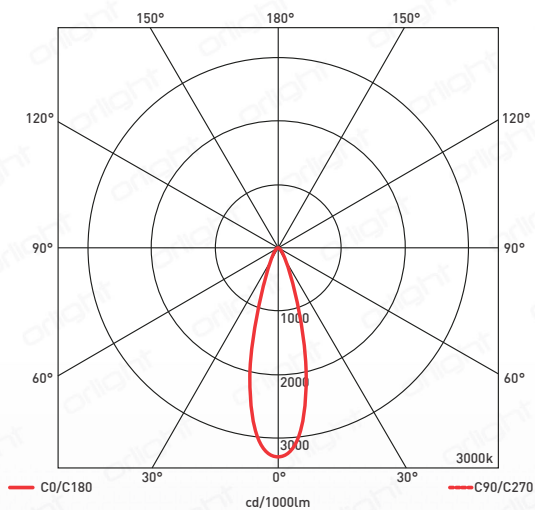

TEMPUS-MINI2 - Compact 3W Recessed LED

Description

Aluminium 3W LED miniature fixture featuring recessed COB CITIZEN CLU0B0 LED light source. Construction rated to IP54 allowing for versatile application. A 3 Step MacAdams binning strategy ensures colour consistency with single chip technology providing a consistent beam. Light quality assurance with CRI > Ra 80. Fire Rated to 90 minutes.

Dimensions

Polar Report

Specifications

Chipset	COB CITIZEN CLU0B0		
Dimming Options	MAINS; 1-10V; DALI		
Power Consumption	2.5W Fixture Power / 3W Circuit Power		
Current	140mA		
Voltage	18V		
Colour Temperature	2700K	3000K	4000K
Light Output ~	250lm	260lm	280lm
lm Per Watt ~	83lm/W	87lm/W	93lm/W
CRI	>80	>80	>80
Beam Angle	30°		
Binning	3 Step MacAdams Ellipse		
Chip Life TM-21	L70 > 55,000 hours		
Ambient Temperature	-20°C ~ 45°C		
Cutout	32mm		
Aperture Size	36mm		
IP Rating	IP54		
Fire Rated	90 Minutes		
Weight	40g		
Material	Aluminium		
Finish	White - Epoxy Powder Coat; Aluminium; Black RAL9005		