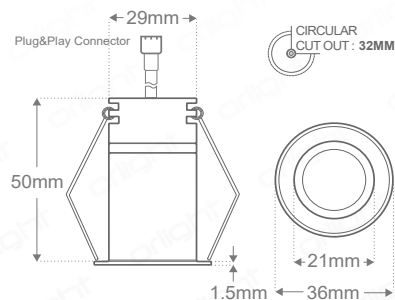

TEMPUS-MINI2 - Compact 3W Recessed LED

Description

Aluminium 3W LED miniature fixture featuring recessed COB CITIZEN CLU0B0 LED light source. Construction rated to IP54 allowing for versatile application. A 3 Step MacAdams binning strategy ensures colour consistency with single chip technology providing a consistent beam. Light quality assurance with CRI > Ra 80. Fire Rated to 90 minutes.

Dimensions

Polar Report

Specifications

Chipset	COB CITIZEN CLU0B0		
Dimming Options	MAINS; 1-10V; DALI		
Power Consumption	2.5W Fixture Power / 3W Circuit Power		
Current	140mA		
Voltage	18V		
Colour Temperature	2700K	3000K	4000K
Light Output ~	250lm	260lm	280lm
lm Per Watt ~	83lm/W	87lm/W	93lm/W
CRI	>80	>80	>80
Beam Angle	30°		
Binning	3 Step MacAdams Ellipse		
Chip Life TM-21	L70 > 55,000 hours		
Ambient Temperature	-20°C ~ 45°C		
Cutout	32mm		
Aperture Size	36mm		
IP Rating	IP54		
Fire Rated	90 Minutes		
Weight	40g		
Material	Aluminium		
Finish	White - Epoxy Powder Coat; Aluminium; Black RAL9005		