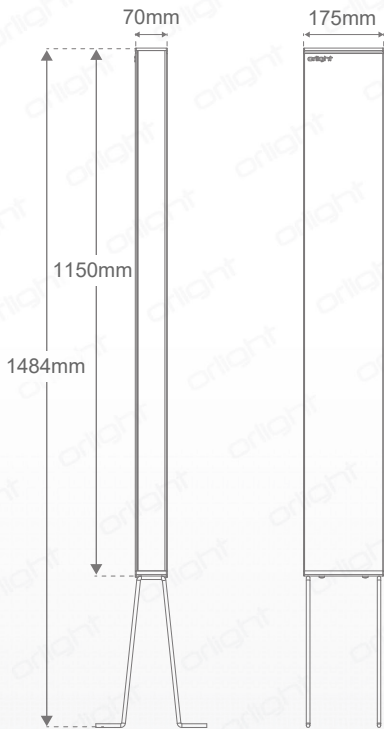

SABRE - External Lighting Bollard

Description

This IP65 exterior LED bollard emits a solid stream of light from a single side and is great for hospitality and commercial applications. Constructed from aluminium, available in 4000K offering excellent functionality as well as decoration to an external scheme.

Root Fixing Detail

Standards

Dimensions

Specifications

Chipset	TRIDONIC SMD Chipset
Dimming Options	Switched; DALI
Power Consumption	26W
Voltage	220-240V
Driver	Integral (supplied with fitting)
Light Distribution	Wide
Colour Temperature	4000K
Light Output ~	1100lm
lm Per Watt ~	44lm/W
CRI	>80
Beam Angle	115°
Binning	2 step MacAdams Ellipse
Chip Life TM-21	L70 > 60,000 hours
Maximum Ambient Temp	+65°C
Minimum Ambient Temp	-40°C
Install information	Root Mounted
IP Rating	IP65
Weight	7Kg
Finish	Epoxy Powder Coat - Grey RAL9023
Maintenance	Removable head unit for access

Colourmetrics

4000K

R1	R2	R3	R4	R5	R6	R7	R8
81	89	95	83	82	85	86	64
R9	R10	R11	R12	R13	R14	R15	
7	74	83	69	83	97	74	

Product Coding: Example: SABRE-1M-4000K

CODE	LENGTH	COLOUR TEMPERATURE
SABRE	1M	4000K