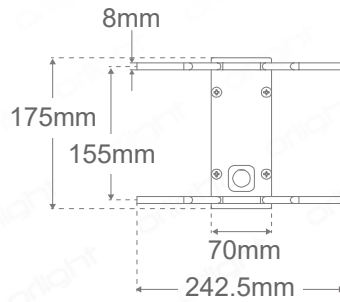

SABRE - External Lighting Bollard

Description

This IP65 exterior LED bollard emits a solid stream of light from a single side and is great for hospitality and commercial applications. Constructed from aluminium, available in 4000K offering excellent functionality as well as decoration to an external scheme.

Root Fixing Detail

Standards

Dimensions

Specifications

Chipset	TRIDONIC SMD Chipset
Dimming Options	Switched; DALI
Power Consumption	26W
Voltage	220-240V
Driver	Integral (supplied with fitting)
Light Distribution	Wide
Colour Temperature	4000K
Light Output ~	1100lm
lm Per Watt ~	44lm/W
CRI	>80
Beam Angle	115°
Binning	2 step MacAdams Ellipse
Chip Life TM-21	L70 > 60,000 hours
Maximum Ambient Temp	+65°C
Minimum Ambient Temp	-40°C
Install information	Root Mounted
IP Rating	IP65
Weight	7Kg
Finish	Epoxy Powder Coat - Grey RAL9023
Maintenance	Removable head unit for access