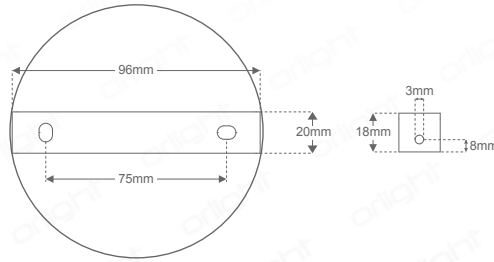

Fixing Details

Standards

Dimensions

Specifications

Lamps	GU10 Lamp (Suggested Light Source - LS-7W-3000K-D)
Dimming Options	Dimmable
Power Consumption	7W
Voltage	Max 240V
Colour Temperature	3000K
Light Output ~	540lm
lm Per Watt ~	77lm/W
CRI	>82
Beam Angle	40°
Tilt	240°
IP Rating	IP20
Installation Info	Surface Mounted
Weight	330g
Finish	Matt Black - RAL9005