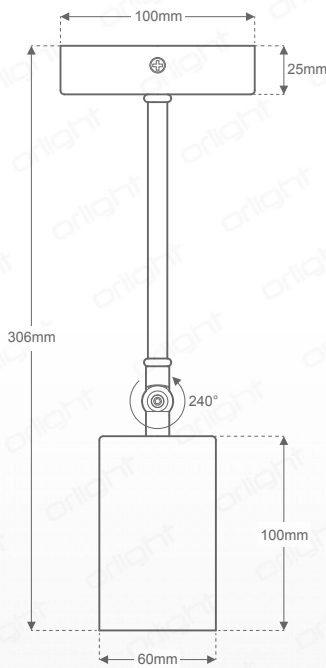

PROJECTO - Adjustable Spot Light

Description

This stylish spot light is compatible with our Lumenstar and CR-5 lamps and finished to RAL9005 Matt Black. This light would be ideal for residential use, studios and office environments. Construction rated to IP20.

Fixing Details

Standards

Dimensions

Specifications

Lamps	GU10 Lamp (Suggested Light Source - LS-7W-3000K-D)
Dimming Options	Dimmable
Power Consumption	7W
Voltage	Max 240V
Colour Temperature	3000K
Light Output ~	540lm
lm Per Watt ~	77lm/W
CRI	>82
Beam Angle	40°
Tilt	240°
IP Rating	IP20
Installation Info	Surface Mounted
Weight	330g
Finish	Matt Black - RAL9005