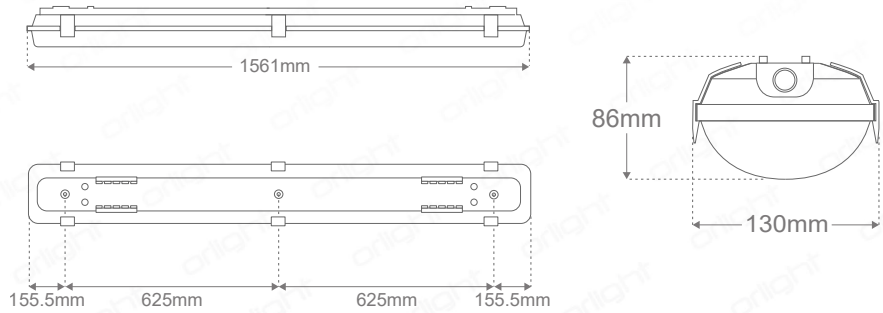

ORLWP5-LED - Single LED 5FT Weather Pack

Description

Orlight IP65 rated LED weather packs are ideal for back of house areas, car parks, storage areas, warehousing, under canopy, walkways and general industrial use. Featuring a high efficacy Tridonic LED card, body and diffuser constructed from injection moulded Polycarbonate. Supplied with stainless steel clips for added durability. Emergency option available. Do not connect battery supply until 220/240V A.C. supply is permanently fed and lamp fitted. Allow 24 hours charge before running lamp in emergency mode.

Dimensions

Specification - Standard (Selected configuration will be Integral)

Light Source	Tridonic LED Card	
Dimming Option	Switched; 1-10V; DALI; DSI (Selected configuration will be Integral)	
Current	325mA	375mA
Power Consumption	60W	70W
Voltage	240V	240V
Colour Temperature	4000K	4000K
Light Output	7947lm	9133lm
lm Per Watt	133lm/W	131lm/W
CRI	>80	>80
Binning	3 Step MacAdams Ellipse	
Chip Life TM-21	L70 > 72,000 hours	
TP (a) Rating	65°C	
Ambient Temperature	-40°C ~ 65°C	
IP Rating	IP65	
Weight	2.5kg (standard); 3.5kg (emergency option)	
Material	Polycarbonate / Stainless Steel Clips	

Colourmetrics

4000K

R1	R2	R3	R4	R5	R6	R7	R8
82	89	94	83	82	84	86	66
R9	R10	R11	R12	R13	R14	R15	
11	74	82	62	84	97	76	

Specification - Emergency Mode (Selected configuration will be Integral)

Battery Pack	ACCU-NiCd 4A 55 4 Cell
Light Output~	698lm
Battery Life	> 3 hours