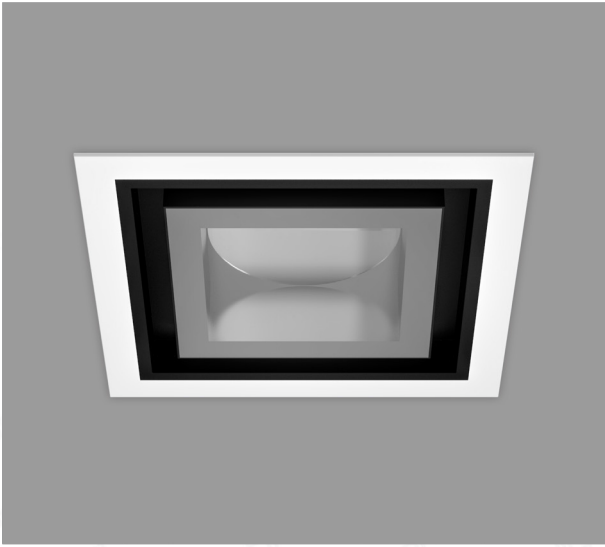

## ORLTSL - Square Designer Downlight

### Description

Square architectural fixture featuring anodised reflector and black inner column. Product incorporates a removable reflector with clip mechanism for simple maintenance. Aerospace grade Aluminium construction finished with epoxy powder coat.

### Specifications

Lamps	CR5; LUMENSTAR; MTG2PLUS
Construction	Aluminium
Lamp Change	Clip Lamp Change Mechanism
Power Consumption	Variable Light Source
Voltage	Max. 240V
Tilt	Fixed
Rotation	Fixed
Cutout	110mm - Square
Anti-Glare	Yes
IP Rating	20
Accessories	Integrated GU10 Lampholder
Finish	Epoxy Powder Coat