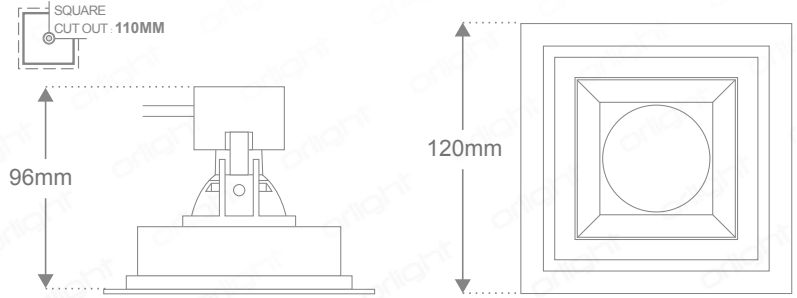

### Description

Square architectural fixture featuring anodised reflector and black inner column. Product incorporates a removable reflector with clip mechanism for simple maintenance. Aerospace grade Aluminium construction finished with epoxy powder coat.

### Dimensions

### Specifications

Lamps	CR5; LUMENSTAR; MTG2PLUS
Construction	Aluminium
Lamp Change	Clip Lamp Change Mechanism
Power Consumption	Variable Light Source
Voltage	Max. 240V
Tilt	Fixed
Rotation	Fixed
Cutout	110mm - Square
Anti-Glare	Yes
IP Rating	20
Accessories	Integrated GU10 Lampholder
Finish	Epoxy Powder Coat