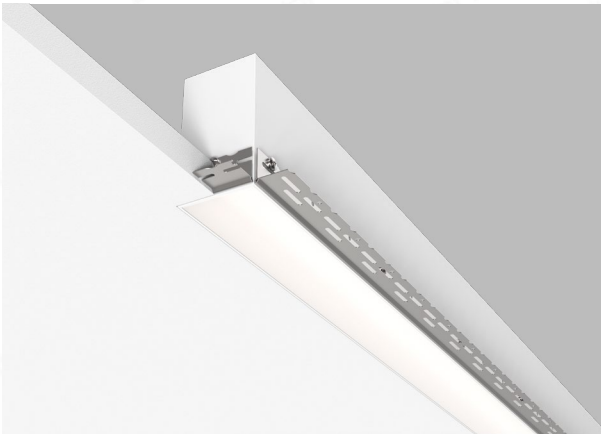

Fixing Details