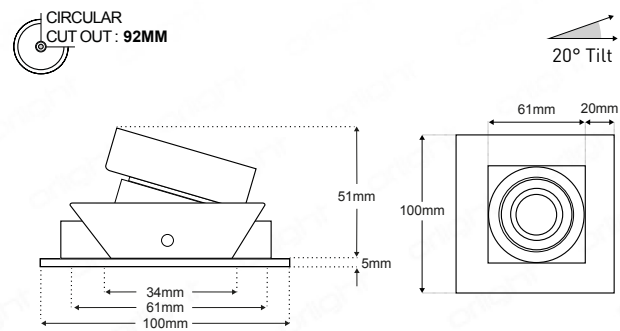

ORLIB1M-S - Single Designer Square Downlight

Description

Architectural square downlight featuring die-cast aluminium construction, anti-glare baffle, and magnetic lamp change mechanism. Facilitates 360 degree rotation and tilt capability. Slim line construction allowing for applications with restricted recess depth. Circular cutout allows for ease of installation. The fixture is available in a variety finishes.

Dimensions

Dimensions w/Lamp: CR-5 - LUMENSTAR- MTG2PLUS

Specifications

Lamps	CR5; LUMENSTAR; MTG2PLUS; DIABLO Range
Construction	Aluminium Frame / Magnetic Ring
Lamp Change	Magnetic Lamp Change Mechanism
Power Consumption	Variable Light Source
Voltage	Max. 240V
Tilt	20°
Rotation	360°
Cutout	92mm - Circular
Anti-Glare	Yes
IP Rating	20
Accessories	GU10 Lamp Holder (MC2)
Finish	Epoxy Powder Coat

Dimensions w/Lamp: DB4 - DB6 - DB8

Finishes

Product Coding: Example: ORLIB1M-S-WH-9016

CODE	SLIMLINE	FINISH
ORLIB1M	S	AW-9016 (All White RAL9016)
		WH-9016 (White RAL9016)
		BL (Black)