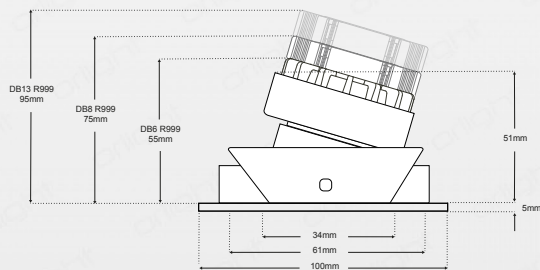

ORLIB1M-S - Single Designer Square Downlight

Description

Architectural square downlight featuring die-cast aluminium construction, anti-glare baffle, and magnetic lamp change mechanism. Facilitates 360 degree rotation and tilt capability. Slim line construction allowing for applications with restricted recess depth. Circular cutout allows for ease of installation. The fixture is available in a variety finishes.

Dimensions

Dimensions w/Lamp: CR-5 - LUMENSTAR- MTG2PLUS

Specifications

Lamps	CR5; LUMENSTAR; MTG2PLUS; DIABLO Range
Construction	Aluminium Frame / Magnetic Ring
Lamp Change	Magnetic Lamp Change Mechanism
Power Consumption	Variable Light Source
Voltage	Max. 240V
Tilt	20°
Rotation	360°
Cutout	92mm - Circular
Anti-Glare	Yes
IP Rating	20
Accessories	GU10 Lamp Holder (MC2)
Finish	Epoxy Powder Coat

Dimensions w/Lamp: DB4 - DB6 - DB8

Finishes

Product Coding: Example: ORLIB1M-S-WH-9016

CODE	SLIMLINE	FINISH
ORLIB1M	S	AW-9016 (All White RAL9016)
		WH-9016 (White RAL9016)
		BL (Black)