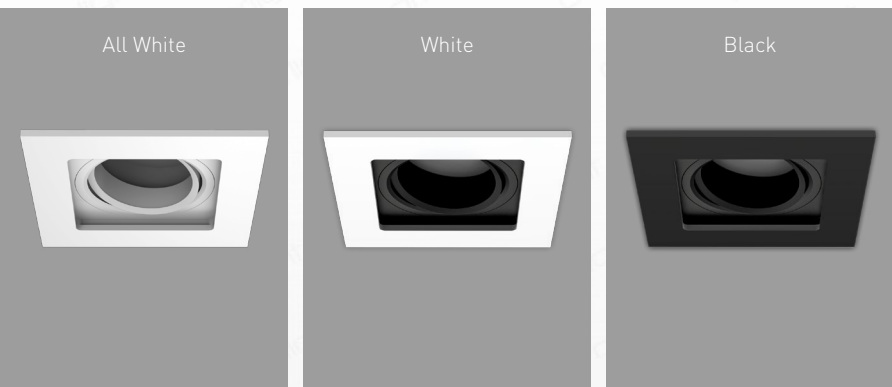

ORLIB1M-S - Single Designer Square Downlight

Description

Architectural square downlight featuring die-cast aluminium construction, anti-glare baffle, and magnetic lamp change mechanism. Facilitates 360 degree rotation and tilt capability. Slim line construction allowing for applications with restricted recess depth. Circular cutout allows for ease of installation. The fixture is available in a variety finishes.

Dimensions

Dimensions w/Lamp: CR-5 - LUMENSTAR- MTG2PLUS

Specifications

Lamps	CR5; LUMENSTAR; MTG2PLUS; DIABLO Range
Construction	Aluminium Frame / Magnetic Ring
Lamp Change	Magnetic Lamp Change Mechanism
Power Consumption	Variable Light Source
Voltage	Max. 240V
Tilt	20°
Rotation	360°
Cutout	92mm - Circular
Anti-Glare	Yes
IP Rating	20
Accessories	GU10 Lamp Holder (MC2)
Finish	Epoxy Powder Coat

Dimensions w/Lamp: DB4 - DB6 - DB8

Finishes

Product Coding: Example: ORLIB1M-S-WH-9016

CODE	SLIMLINE	FINISH
ORLIB1M	S	AW-9016 (All White RAL9016)
		WH-9016 (White RAL9016)
		BL (Black)