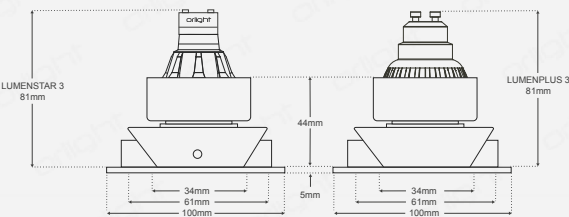

ORLIB1M-S - Single Designer Square Downlight

Description

Architectural square downlight featuring die-cast aluminium construction, anti-glare baffle, and magnetic lamp change mechanism. Facilitates 360 degree rotation and tilt capability. Slim line construction allowing for applications with restricted recess depth. Circular cutout allows for ease of installation. The fixture is available in a variety finishes.

Dimensions

Dimensions w/Lamp: CR-5 - LUMENSTAR- MTG2PLUS

Specifications

Lamps	CR5; LUMENSTAR; MTG2PLUS; DIABLO Range
Construction	Aluminium Frame / Magnetic Ring
Lamp Change	Magnetic Lamp Change Mechanism
Power Consumption	Variable Light Source
Voltage	Max. 240V
Tilt	20°
Rotation	360°
Cutout	92mm - Circular
Anti-Glare	Yes
IP Rating	20
Accessories	GU10 Lamp Holder (MC2)
Finish	Epoxy Powder Coat

Dimensions w/Lamp: DB4 - DB6 - DB8

Finishes

Product Coding: Example: ORLIB1M-S-WH-9016

CODE	SLIMLINE	FINISH
ORLIB1M	S	AW-9016 (All White RAL9016)
		WH-9016 (White RAL9016)
		BL (Black)