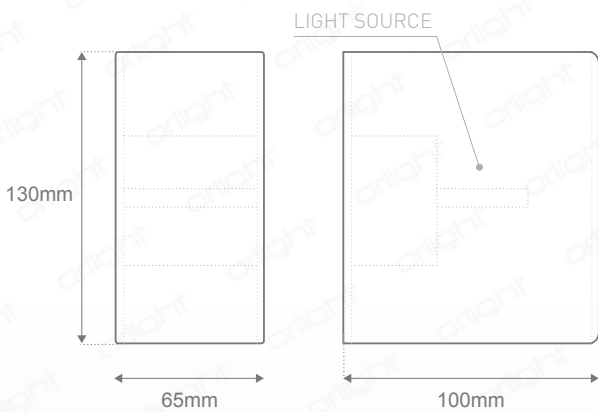

ORLHP2 - Hamptons Up & Down Wall Fixture

Description

Part of the Hamptons Collection this stunning wall fixture is finished with golden colour inlay and integrated 6W Rebel LED chipset. The fixture provides a wonderful up & down lighting effect with Warm White LED source and high CRI greater than Ra>80 whilst the internal finishing provides a golden quality to the light. Furthermore with a light output of ~450 Lumens and Lumen Per Watt Ratio of 75, this low energy fixture is highly efficient as well as Part L compliant. The fixture features an integrated LED power Supply Unit allowing for a direct 240V input and facilitating ease of installation.

Standards

Dimensions

Specifications

Chipset	Rebel LED
Dimming Options	Switched Integral Driver
Power Consumption	6W
Voltage	240V
Colour Temperature	3000K
Light Output ~	450lm
lm Per Watt ~	75lm/W
CRI	>80
Binning	4 Step MacAdams Ellipse
IP Rating	20
Weight	-
Finish	White

Product Coding: Example: ORLHP2-WH-3000K

CODE

ORLHP2

FINISH

WH - (WHITE)

COLOUR TEMP

3000K