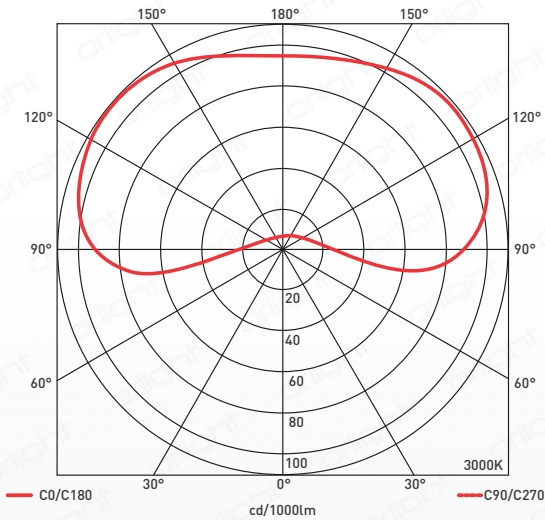

ORLGLWL-BR - External Wall light

Description

External wall light, featuring polished brass construction to IP65. Complete with integral light source and glass shade for wide light distribution with CRI>80 to ensure light quality.

Dimensions

Standards

Polar Report

Specifications

Chipset	Epistar
Dimming Options	Switched
Power Consumption	3W
Voltage	240V
Light Distribution	Wide
Colour Temperature	3000K
Light Output ~	233lm
lm Per Watt ~	78lm/W
CRI	>80
Beam Angle	250°
Binning	2 Step MacAdams Ellipse
Chip Life TM-21	L70 > 50,000 hours
Cut out / Install Diagram	Surface Mounted
IP Rating	65
Weight	0.68kg
Finish	Polished Brass

Colourmetrics

3000K

R1	R2	R3	R4	R5	R6	R7	R8
76	87	95	74	75	82	83	58
R9	R10	R11	R12	R13	R14	R15	
0	70	69	62	78	97	70	

Product Coding: Example: ORLGLWL-BR-3000K

PREFIX
ORLGLWL-BR

COLOUR TEMPERATURE
3000K