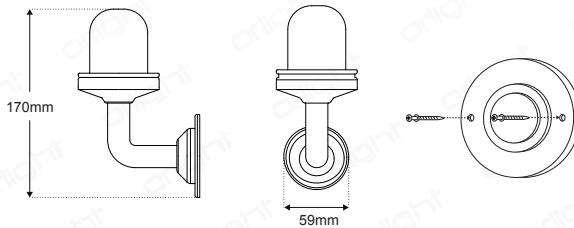

ORLGLWL-BR - External Wall light

Description

External wall light, featuring polished brass construction to IP65. Complete with integral light source and glass shade for wide light distribution with CRI>80 to ensure light quality.

Dimensions

Standards

Polar Report

Specifications

Chipset	Epistar
Dimming Options	Switched
Power Consumption	3W
Voltage	240V
Light Distribution	Wide
Colour Temperature	3000K
Light Output ~	233lm
lm Per Watt ~	78lm/W
CRI	>80
Beam Angle	250°
Binning	2 Step MacAdams Ellipse
Chip Life TM-21	L70 > 50,000 hours
Cut out / Install Diagram	Surface Mounted
IP Rating	65
Weight	0.68kg
Finish	Polished Brass