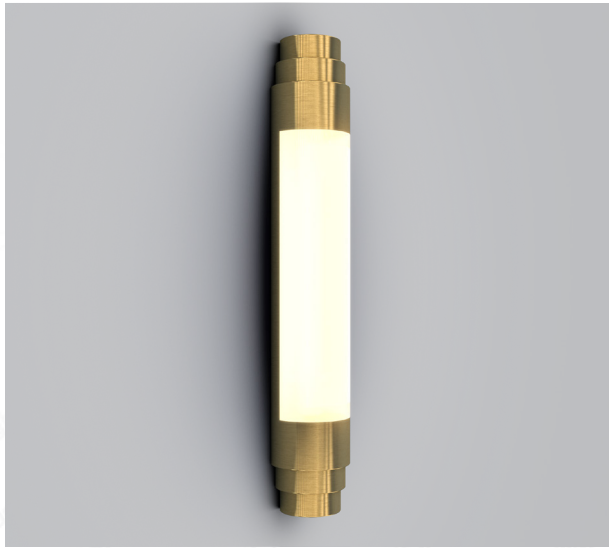

ORLFILM- IP44 Designer Wall Light

Fixing Details

Finishes

Description

Elegant wall mounted LED luminaire, finished in brass, chrome, black or white with a polycarbonate diffuser, rated to IP44 and housing a 8W LED tube. Ideal for adding light around mirrors or as additional lighting in a bathroom environment.

Dimensions

Standards

Specifications

Power Consumption	8W
Voltage	240V
Colour Temperature	3000K
Light Output ~	389lm
lm Per Watt ~	49lm/W
CRI	>80
IP Rating	IP44
Weight	1.07kg
Finish	Satin Brass, Chrome, Black RAL9005, White RAL9016

BL - (BLACK RAL9005)

WH - (WHITE RAL9016)

COLOUR TEMPERATURE

3000K