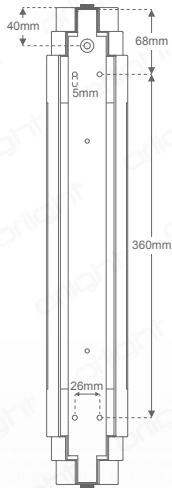

ORLFILM- IP44 Designer Wall Light

Fixing Details

Finishes

Description

Elegant wall mounted LED luminaire, finished in brass, chrome, black or white with a polycarbonate diffuser, rated to IP44 and housing a 8W LED tube. Ideal for adding light around mirrors or as additional lighting in a bathroom environment.

Dimensions

Standards

Specifications

Power Consumption	8W
Voltage	240V
Colour Temperature	3000K
Light Output ~	389lm
lm Per Watt ~	49lm/W
CRI	>80
IP Rating	IP44
Weight	1.07kg
Finish	Satin Brass, Chrome, Black RAL9005, White RAL9016