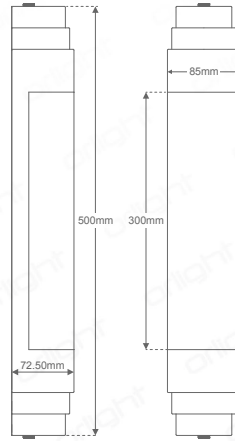

ORLFILM- IP44 Designer Wall Light

Fixing Details

Finishes

Description

Elegant wall mounted LED luminaire, finished in brass, chrome, black or white with a polycarbonate diffuser, rated to IP44 and housing a 8W LED tube. Ideal for adding light around mirrors or as additional lighting in a bathroom environment.

Dimensions

Standards

Specifications

Power Consumption	8W
Voltage	240V
Colour Temperature	3000K
Light Output ~	389lm
lm Per Watt ~	49lm/W
CRI	>80
IP Rating	IP44
Weight	1.07kg
Finish	Satin Brass, Chrome, Black RAL9005, White RAL9016

BL - (BLACK RAL9005)

WH - (WHITE RAL9016)

COLOUR TEMPERATURE

3000K