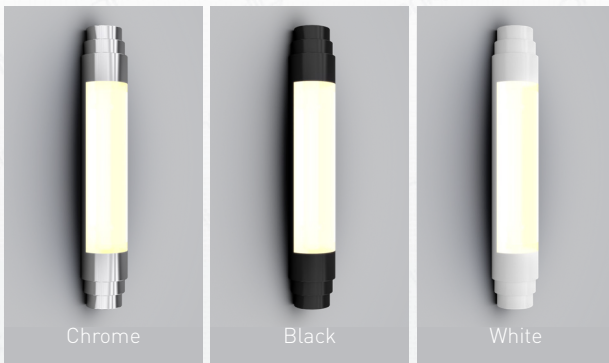

ORLFILM- IP44 Designer Wall Light

Fixing Details

Finishes

Description

Elegant wall mounted LED luminaire, finished in brass, chrome, black or white with a polycarbonate diffuser, rated to IP44 and housing a 8W LED tube. Ideal for adding light around mirrors or as additional lighting in a bathroom environment.

Dimensions

Standards

Specifications

Power Consumption	8W
Voltage	240V
Colour Temperature	3000K
Light Output ~	389lm
lm Per Watt ~	49lm/W
CRI	>80
IP Rating	IP44
Weight	1.07kg
Finish	Satin Brass, Chrome, Black RAL9005, White RAL9016

BL - (BLACK RAL9005)

WH - (WHITE RAL9016)

COLOUR TEMPERATURE

3000K