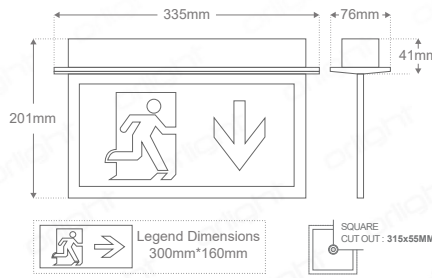

## Description

Our stylish ORLEXTRC is a double-sided, recessed LED exit sign that can be seen clearly from a 25m viewing distance. The legend is manufactured using an acrylic panel that provides good visibility through even light distribution. Requiring a small amount of maintenance during its long life cycle, aside from regular testing procedures, the legend also holds a full three hours of output in emergency mode.

## Dimensions

Includes Full Legend Set

## Specifications

Emergency Type	3 Hours Maintained / Non-Maintained
Mount Type	Ceiling - Recessed
Chipset	SMD LED Chipset
Legend Supplied	Down Arrow; Left Arrow; Right Arrow; Up Arrow
Power Consumption	3W
Voltage	3.6V (Input)
Colour Temperature	6000K
Light Output ~	30lm
lm Per Watt ~	10lm/W
CRI	>80
Binning	4 Step MacAdams Ellipse
IP Rating	20
Weight	-
Finish	White