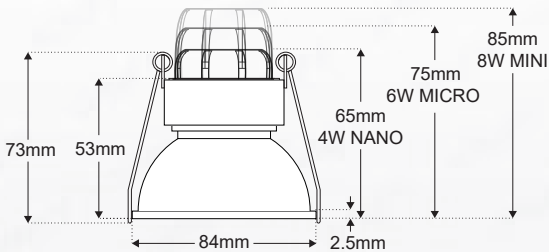

ORLCL - Fixed Minimal Trim Downlight

Description

Fixed architectural downlight with minimal trim to remain discreet in-situ, available in standard or textured with RAL9016 finish.

Recessed light source serves to minimise glare and also available in IP54.

Dimensions

Dimensions w/Lamp: R9-99

Allow +5mm for Cable Clearance

Dimensions w/Lamp: DB4 - DB6 - DB8

Allow +5mm for Cable Clearance

Specifications

Lamps	DIABLO and R9-99 Range
Construction	Aluminium
Lamp Change	Removal of Fixture
Power Consumption	Variable Light Source
Voltage	Max. 240V
Tilt	Fixed
Rotation	Fixed
Cutout	76mm
Anti-Glare	N/A
IP Rating	20; 54
Finish	White Powder Coated (RAL9016); Textured Finish (RAL9016)