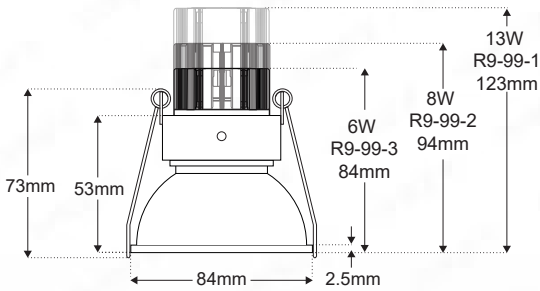

ORLCL - Fixed Minimal Trim Downlight

Description

Fixed architectural downlight with minimal trim to remain discreet in-situ, available in standard or textured with RAL9016 finish.

Recessed light source serves to minimise glare and also available in IP54.

Dimensions

Dimensions w/Lamp: R9-99

Allow +5mm for Cable Clearance

Dimensions w/Lamp: DB4 - DB6 - DB8

Allow +5mm for Cable Clearance

Specifications

Lamps	DIABLO and R9-99 Range
Construction	Aluminium
Lamp Change	Removal of Fixture
Power Consumption	Variable Light Source
Voltage	Max. 240V
Tilt	Fixed
Rotation	Fixed
Cutout	76mm
Anti-Glare	N/A
IP Rating	20; 54
Finish	White Powder Coated (RAL9016); Textured Finish (RAL9016)

Product Coding: Example: ORLCL-WH-IP54

PREFIX

ORL

CODE

CL

FINISH

WH - (WHITE RAL9016)

TF - (TEXTURED FINISH RAL9016)