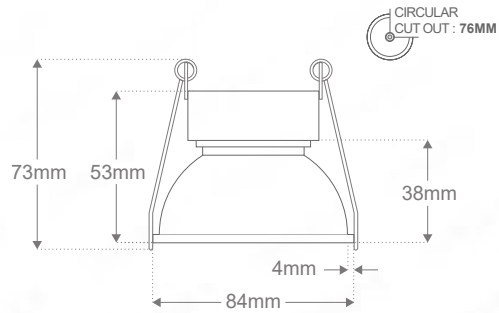

ORLCL - Fixed Minimal Trim Downlight

Description

Fixed architectural downlight with minimal trim to remain discreet in-situ, available in standard or textured with RAL9016 finish.

Recessed light source serves to minimise glare and also available in IP54.

Dimensions

Dimensions w/Lamp: R9-99

Allow +5mm for Cable Clearance

Dimensions w/Lamp: DB4 - DB6 - DB8

Allow +5mm for Cable Clearance

Specifications

Lamps	DIABLO and R9-99 Range
Construction	Aluminium
Lamp Change	Removal of Fixture
Power Consumption	Variable Light Source
Voltage	Max. 240V
Tilt	Fixed
Rotation	Fixed
Cutout	76mm
Anti-Glare	N/A
IP Rating	20; 54
Finish	White Powder Coated (RAL9016); Textured Finish (RAL9016)