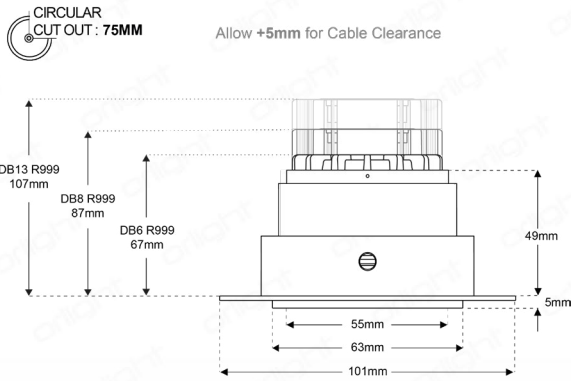

ORLCB - Trimless Downlight

Description

Trimless architectural downlight, with aluminium construction and plaster-in mechanism. Minimal 54mm aperture with deep recessed light source serves to minimise glare with 360 degree rotation and tilt facility.

Dimensions Fixed (No Engine)

Dimensions Adjustable (No Engine)

Dimensions w/Engine: DB-R999 range (FIXED)

Dimensions w/Engine: DB-R999 range (ADJUSTABLE)

Specifications

Lamps	DB-R999 Range (Solid State)
Construction	Aluminium
Lamp Change	Clip Mechanism
Power Consumption	Variable Light Source
Tilt	30°
Rotation	360°
Cutout	75mm
Anti-Glare	Deep Recess
IP Rating	IP20
Finish	White RAL9016, White RAL9010, Black RAL9005

Product Coding Example: ORLCB-FX-AW-9016

PREFIX	CODE	TILT	FINISH
ORL	CB	(ADJUSTABLE)	AW-9016 (WHITE RAL)
		FX - (FIXED)	AW-9010 (WHITE RAL)
			BL-9005 (BLACK RAL)