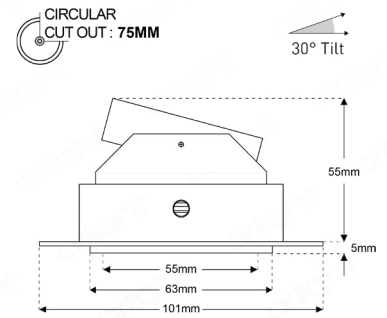

ORLCB - Trimless Downlight

Description

Trimless architectural downlight, with aluminium construction and plaster-in mechanism. Minimal 54mm aperture with deep recessed light source serves to minimise glare with 360 degree rotation and tilt facility.

Dimensions Fixed (No Engine)

Dimensions Adjustable (No Engine)

Dimensions w/Engine: DB-R999 range (FIXED)

Dimensions w/Engine: DB-R999 range (ADJUSTABLE)

Specifications

Lamps	DB-R999 Range (Solid State)
Construction	Aluminium
Lamp Change	Clip Mechanism
Power Consumption	Variable Light Source
Tilt	30°
Rotation	360°
Cutout	75mm
Anti-Glare	Deep Recess
IP Rating	IP20
Finish	White RAL9016, White RAL9010, Black RAL9005