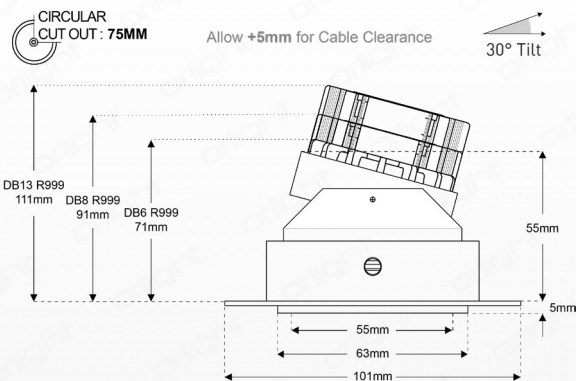

ORLCB - Trimless Downlight

Description

Trimless architectural downlight, with aluminium construction and plaster-in mechanism. Minimal 54mm aperture with deep recessed light source serves to minimise glare with 360 degree rotation and tilt facility.

Dimensions Fixed (No Engine)

Dimensions Adjustable (No Engine)

Dimensions w/Engine: DB-R999 range (FIXED)

Dimensions w/Engine: DB-R999 range (ADJUSTABLE)

Specifications

Lamps	DB-R999 Range (Solid State)
Construction	Aluminium
Lamp Change	Clip Mechanism
Power Consumption	Variable Light Source
Tilt	30°
Rotation	360°
Cutout	75mm
Anti-Glare	Deep Recess
IP Rating	IP20
Finish	White RAL9016, White RAL9010, Black RAL9005

Product Coding Example: ORLCB-FX-AW-9016

PREFIX	CODE	TILT	FINISH
ORL	CB	(ADJUSTABLE)	AW-9016 (WHITE RAL)
		FX - (FIXED)	AW-9010 (WHITE RAL)
			BL-9005 (BLACK RAL)