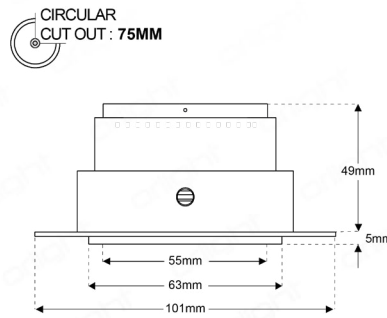

ORLCB - Trimless Downlight

Description

Trimless architectural downlight, with aluminium construction and plaster-in mechanism. Minimal 54mm aperture with deep recessed light source serves to minimise glare with 360 degree rotation and tilt facility.

Dimensions Fixed (No Engine)

Dimensions Adjustable (No Engine)

Dimensions w/Engine: DB-R999 range (FIXED)

Dimensions w/Engine: DB-R999 range (ADJUSTABLE)

Specifications

Lamps	DB-R999 Range (Solid State)
Construction	Aluminium
Lamp Change	Clip Mechanism
Power Consumption	Variable Light Source
Tilt	30°
Rotation	360°
Cutout	75mm
Anti-Glare	Deep Recess
IP Rating	IP20
Finish	White RAL9016, White RAL9010, Black RAL9005