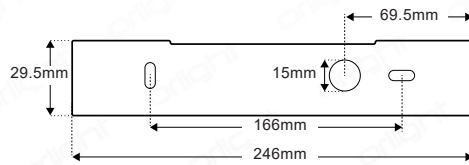

### Dimensions

### Specifications

Chipset	Luxeon
Power Consumption	3W
Current	350mA
Voltage	240V
Colour Temperature	3000K
Light Output ~	90lm
lm Per Watt ~	30lm/W
IP Rating	IP20
Weight	1.3kg
Finish	Polished chrome with acrylic numbering