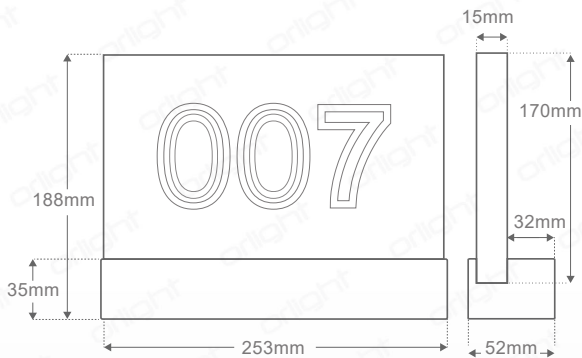

ORL3AB - Large Abacus Square Indicator Light

Dimensions

ORL3AB-UP

Finish - ORL3AB-DOWN

Description

This indicator fixture is perfect for elegantly accentuating door numbers whilst providing a pleasing marker light effect. An integrated LED light source ensures longevity and efficiency. A direct 240V input negates the need for remote drivers facilitating simple installation. Available in upright or downward legend configuration. Please contact Orlight design for legend request.

Fixing Details

Standards

Specifications

Chipset	Luxeon
Power Consumption	3W
Current	350mA
Voltage	240V
Colour Temperature	3000K
Light Output ~	90lm
lm Per Watt ~	30lm/W
IP Rating	IP20
Weight	1.3kg
Finish	Polished chrome with acrylic numbering

Colourmetrics

3000K							
R1	R2	R3	R4	R5	R6	R7	R8
81	88	93	82	80	83	85	65
R9	R10	R11	R12	R13	R14	R15	
18	71	80	68	82	96	76	

Product Coding: Example: ORL3AB-UP-CH-3000K

CODE

ORL3AB

DIRECTION

UP

DOWN

FINISH

CH - (CHROME)

COLOUR TEMP

3000K