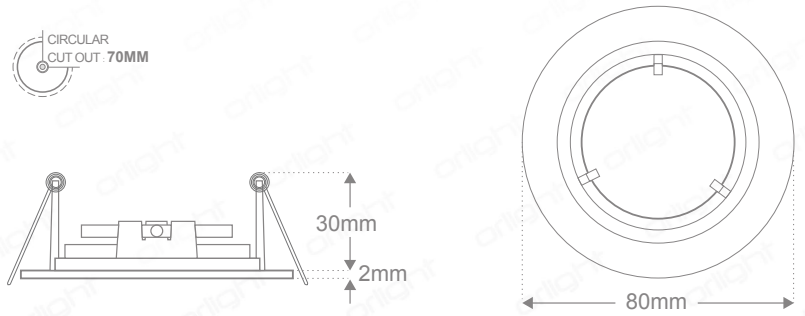

### Description

Fixed classic downlight featuring a twist and lock lamp change mechanism. Suitable for 50mm Retrofit light sources. Available in various finishes.

### Dimensions

### Lamp Dimensions:

### Specifications

Lamps	CR5; LUMENSTAR; MTG2PLUS; DIABLO Range
Construction	Aluminium
Lamp Change	Twist & Lock Lamp Change Mechanism
Power Consumption	Variable Light Source
Voltage	Max 240V
Tilt	Fixed
Rotation	Fixed
Cutout	70mm - Circular
Anti-Glare	Yes
IP Rating	20
Accessories	GU10 Lamp Holder (MC1)
Finish	Solid Colours - Epoxy Powder Coat; Metallic Finishes - Electroplated