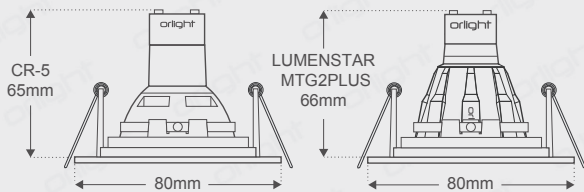

Lamp Dimensions:

Allow +2mm for Cable Clearance