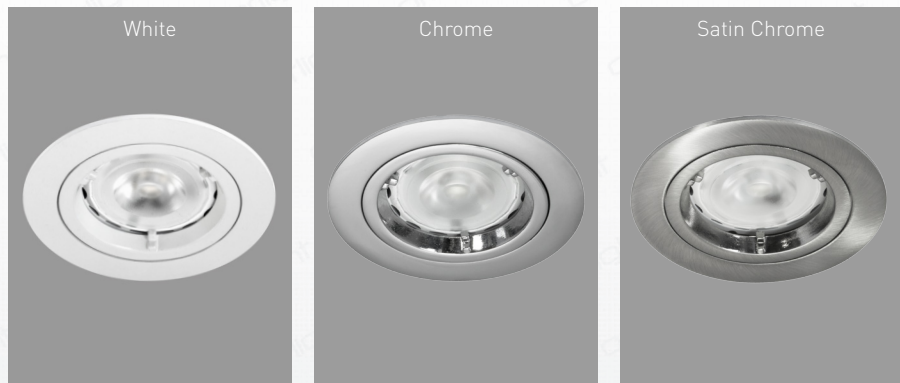

Finishes

Product Coding: Example: ORL1005-CH-NL

PREFIX	CODE	FINISH	LAMP HOLDER
ORL	1005	WH- (White)	NL
		CH - (Chrome)	240V
		SC - (Satin Chrome)