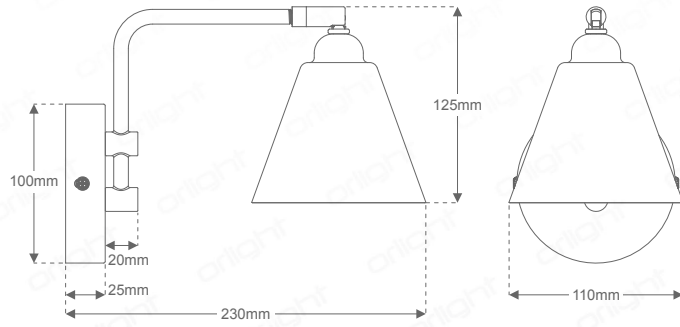

ORL-ISLA-SB - Adjustable Brass Cone Wall Light

Description

This wall light houses a single GU10 lamp in an adjustable lamp shade allowing the light to be distributed within a 340° rotation and 90° tilt. A 240V input allows for easy installation without the need for drivers. Constructed from Aluminium and available in Electroplated Satin Brass, this product is ideal for use in residential and hospitality developments.

Dimensions

Standards

Fixing Details

Specifications

Lamps	GU10 Lamps
Installation Info	Surface Mounted
Rotation	340°
Tilt	90°
IP Rating	IP20
Weight	355g
Finish	Electroplated Satin Brass

Suggested Light Source: LS-7W-3000K-D

Dimming Options	Dimmable
Voltage	Max 240V
Power Consumption	7W
Colour Temperature	3000K
Light Output ~	540lm
lm Per Watt ~	77lm/W
CRI	>82
Beam Angle	40°
Weight	73g

Colourmetrics

3000K

R1	R2	R3	R4	R5	R6	R7	R8
82	90	97	83	82	88	85	63
R9	R10	R11	R12	R13	R14	R15	
15	78	83	75	84	98	75	