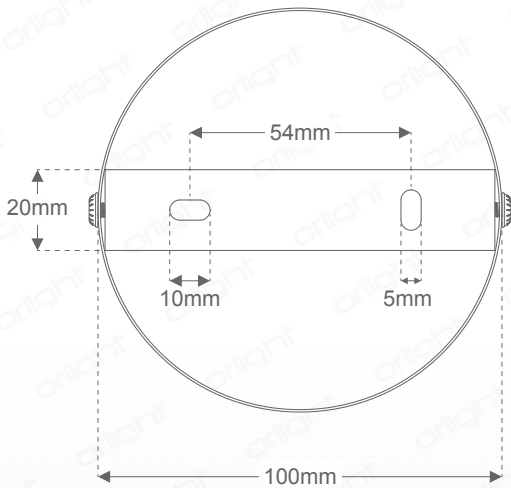

ORL-ISLA-SB - Adjustable Brass Cone Wall Light

Description

This wall light houses a single GU10 lamp in an adjustable lamp shade allowing the light to be distributed within a 340° rotation and 90° tilt. A 240V input allows for easy installation without the need for drivers. Constructed from Aluminium and available in Electroplated Satin Brass, this product is ideal for use in residential and hospitality developments.

Dimensions

Standards

Fixing Details

Specifications

Lamps	GU10 Lamps
Installation Info	Surface Mounted
Rotation	340°
Tilt	90°
IP Rating	IP20
Weight	355g
Finish	Electroplated Satin Brass

Suggested Light Source: LS-7W-3000K-D

Dimming Options	Dimmable
Voltage	Max 240V
Power Consumption	7W
Colour Temperature	3000K
Light Output ~	540lm
lm Per Watt ~	77lm/W
CRI	>82
Beam Angle	40°
Weight	73g

Colourmetrics

3000K

R1	R2	R3	R4	R5	R6	R7	R8
82	90	97	83	82	88	85	63
R9	R10	R11	R12	R13	R14	R15	
15	78	83	75	84	98	75	