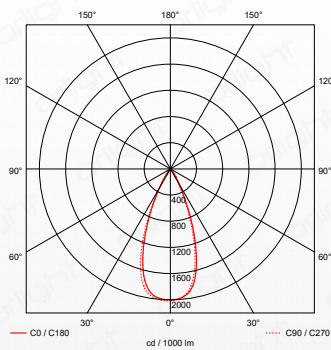

ORION-XL - Adjustable LED Downlight

Description

Orion-XL fixture combines thermal management with a LED chipset to enable superior performance with a passive cooling system. Aluminium construction with secondary reflector for glare reduction. Precision engineered adjustment mechanism, easy to adjust to specific angle. 30° tilt and 355° rotation. CRI >90 for light quality assurance, consistency is adhered to with a 3-Step MacAdams Ellipse binning strategy.

Dimensions

Standards

Polar Report

20°

40°

50°

Specifications

Chipset	CITIZEN CLU028-1204C4		
Dimming Options	Switched; 1-10V; DALI		
Driver	Remote Driver		
Power Consumption	18W Module power / 21W Circuit Power		
Voltage	32-38V		
Current	500mA		
Colour Temperature	2700K	3000K	4000K
Light Output ~	1515lm	1539lm	1578lm
lm Per Watt ~	72lm/W	73lm/W	75lm/W
CRI	>91	>91	>91
Beam Angle	40° (20° and 50° order only accessory)		
Binning	3 Step MacAdams Ellipse		
Chip Life TM-21	L80 > 50,000 hours		
Cutout Required	100mm		
Tilt	30°		
Rotation	355°		
IP Rating	IP20		
Weight	590g		
Finish	Aluminium		