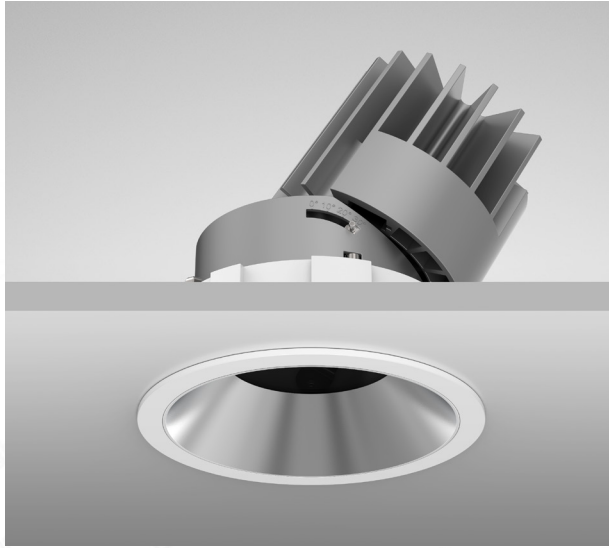

ORION-XL - Adjustable LED Downlight

Description

Orion-XL fixture combines thermal management with a LED chipset to enable superior performance with a passive cooling system. Aluminium construction with secondary reflector for glare reduction. Precision engineered adjustment mechanism, easy to adjust to specific angle. 30° tilt and 355° rotation. CRI >90 for light quality assurance, consistency is adhered to with a 3-Step MacAdams Ellipse binning strategy.

Dimensions

Standards

Polar Report

20°

40°

50°

Specifications

Chipset	CITIZEN CLU028-1204C4		
Dimming Options	Switched; 1-10V; DALI		
Driver	Remote Driver		
Power Consumption	18W Module power / 21W Circuit Power		
Voltage	32-38V		
Current	500mA		
Colour Temperature	2700K	3000K	4000K
Light Output ~	1515lm	1539lm	1578lm
lm Per Watt ~	72lm/W	73lm/W	75lm/W
CRI	>91	>91	>91
Beam Angle	40° (20° and 50° order only accessory)		
Binning	3 Step MacAdams Ellipse		
Chip Life TM-21	L80 > 50,000 hours		
Cutout Required	100mm		
Tilt	30°		
Rotation	355°		
IP Rating	IP20		
Weight	590g		
Finish	Aluminium		

Order Only Adjustable Reflector

Chrome Tilt

SUPPLIED WITH FITTING

White Tilt

ORIONXL-RF-WH

Matt White Tilt

ORIONXL-RF-MATT

Black Tilt

Gold Fixed

ORIONXL-RF-FX-GOLD

Order Only Accessories

Wallwasher

ORIONXL-RF-WW

40° Lens

SUPPLIED WITH FITTING

20° Lens