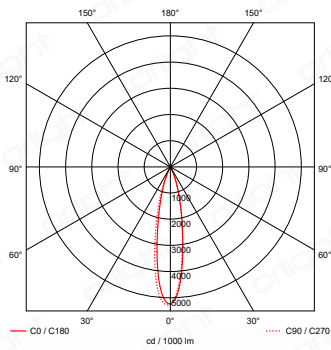

ORION-XL - Adjustable LED Downlight

Description

Orion-XL fixture combines thermal management with a LED chipset to enable superior performance with a passive cooling system. Aluminium construction with secondary reflector for glare reduction. Precision engineered adjustment mechanism, easy to adjust to specific angle. 30° tilt and 355° rotation. CRI >90 for light quality assurance, consistency is adhered to with a 3-Step MacAdams Ellipse binning strategy.

Dimensions

Standards

Polar Report

20°

40°

50°

Specifications

Chipset	CITIZEN CLU028-1204C4		
Dimming Options	Switched; 1-10V; DALI		
Driver	Remote Driver		
Power Consumption	18W Module power / 21W Circuit Power		
Voltage	32-38V		
Current	500mA		
Colour Temperature	2700K	3000K	4000K
Light Output ~	1515lm	1539lm	1578lm
lm Per Watt ~	72lm/W	73lm/W	75lm/W
CRI	>91	>91	>91
Beam Angle	40° (20° and 50° order only accessory)		
Binning	3 Step MacAdams Ellipse		
Chip Life TM-21	L80 > 50,000 hours		
Cutout Required	100mm		
Tilt	30°		
Rotation	355°		
IP Rating	IP20		
Weight	590g		
Finish	Aluminium		