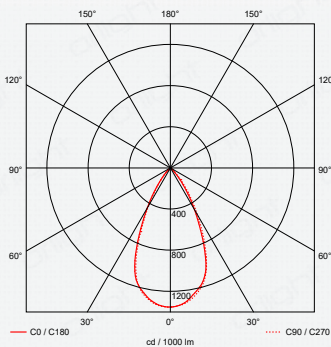

ORION-XL - Adjustable LED Downlight

Description

Orion-XL fixture combines thermal management with a LED chipset to enable superior performance with a passive cooling system. Aluminium construction with secondary reflector for glare reduction. Precision engineered adjustment mechanism, easy to adjust to specific angle. 30° tilt and 355° rotation. CRI >90 for light quality assurance, consistency is adhered to with a 3-Step MacAdams Ellipse binning strategy.

Dimensions

Standards

Polar Report

20°

40°

50°

Specifications

Chipset	CITIZEN CLU028-1204C4		
Dimming Options	Switched; 1-10V; DALI		
Driver	Remote Driver		
Power Consumption	18W Module power / 21W Circuit Power		
Voltage	32-38V		
Current	500mA		
Colour Temperature	2700K	3000K	4000K
Light Output ~	1515lm	1539lm	1578lm
lm Per Watt ~	72lm/W	73lm/W	75lm/W
CRI	>91	>91	>91
Beam Angle	40° (20° and 50° order only accessory)		
Binning	3 Step MacAdams Ellipse		
Chip Life TM-21	L80 > 50,000 hours		
Cutout Required	100mm		
Tilt	30°		
Rotation	355°		
IP Rating	IP20		
Weight	590g		
Finish	Aluminium		