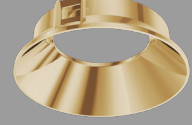

ORION-XL - Adjustable LED Downlight

Description

Orion-XL fixture combines thermal management with a LED chipset to enable superior performance with a passive cooling system. Aluminium construction with secondary reflector for glare reduction. Precision engineered adjustment mechanism, easy to adjust to specific angle. 30° tilt and 355° rotation. CRI >90 for light quality assurance, consistency is adhered to with a 3-Step MacAdams Ellipse binning strategy.

Order Only Adjustable Reflector

Chrome Tilt

SUPPLIED WITH FITTING

White Tilt

ORIONXL-RF-WH

Matt White Tilt

ORIONXL-RF-MATT

Black Tilt

ORIONXL-RF-BL

Chrome-Black Tilt

ORIONXL-RF-CH-BL

Gold Tilt

ORIONXL-RF-GOLD

Order Only Fixed Reflector

Chrome Fixed

ORIONXL-RF-FX-CH