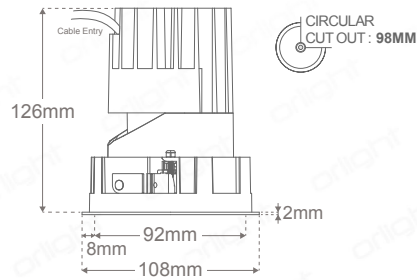

ORION-XL - Adjustable LED Downlight

Description

Orion-XL fixture combines thermal management with a LED chipset to enable superior performance with a passive cooling system. Aluminium construction with secondary reflector for glare reduction. Precision engineered adjustment mechanism, easy to adjust to specific angle. 30° tilt and 355° rotation. CRI >90 for light quality assurance, consistency is adhered to with a 3-Step MacAdams Ellipse binning strategy.

Dimensions

Standards

Polar Report

20°

40°

50°

Specifications

Chipset	CITIZEN CLU028-1204C4		
Dimming Options	Switched; 1-10V; DALI		
Driver	Remote Driver		
Power Consumption	18W Module power / 21W Circuit Power		
Voltage	32-38V		
Current	500mA		
Colour Temperature	2700K	3000K	4000K
Light Output ~	1515lm	1539lm	1578lm
lm Per Watt ~	72lm/W	73lm/W	75lm/W
CRI	>91	>91	>91
Beam Angle	40° (20° and 50° order only accessory)		
Binning	3 Step MacAdams Ellipse		
Chip Life TM-21	L80 > 50,000 hours		
Cutout Required	100mm		
Tilt	30°		
Rotation	355°		
IP Rating	IP20		
Weight	590g		
Finish	Aluminium		